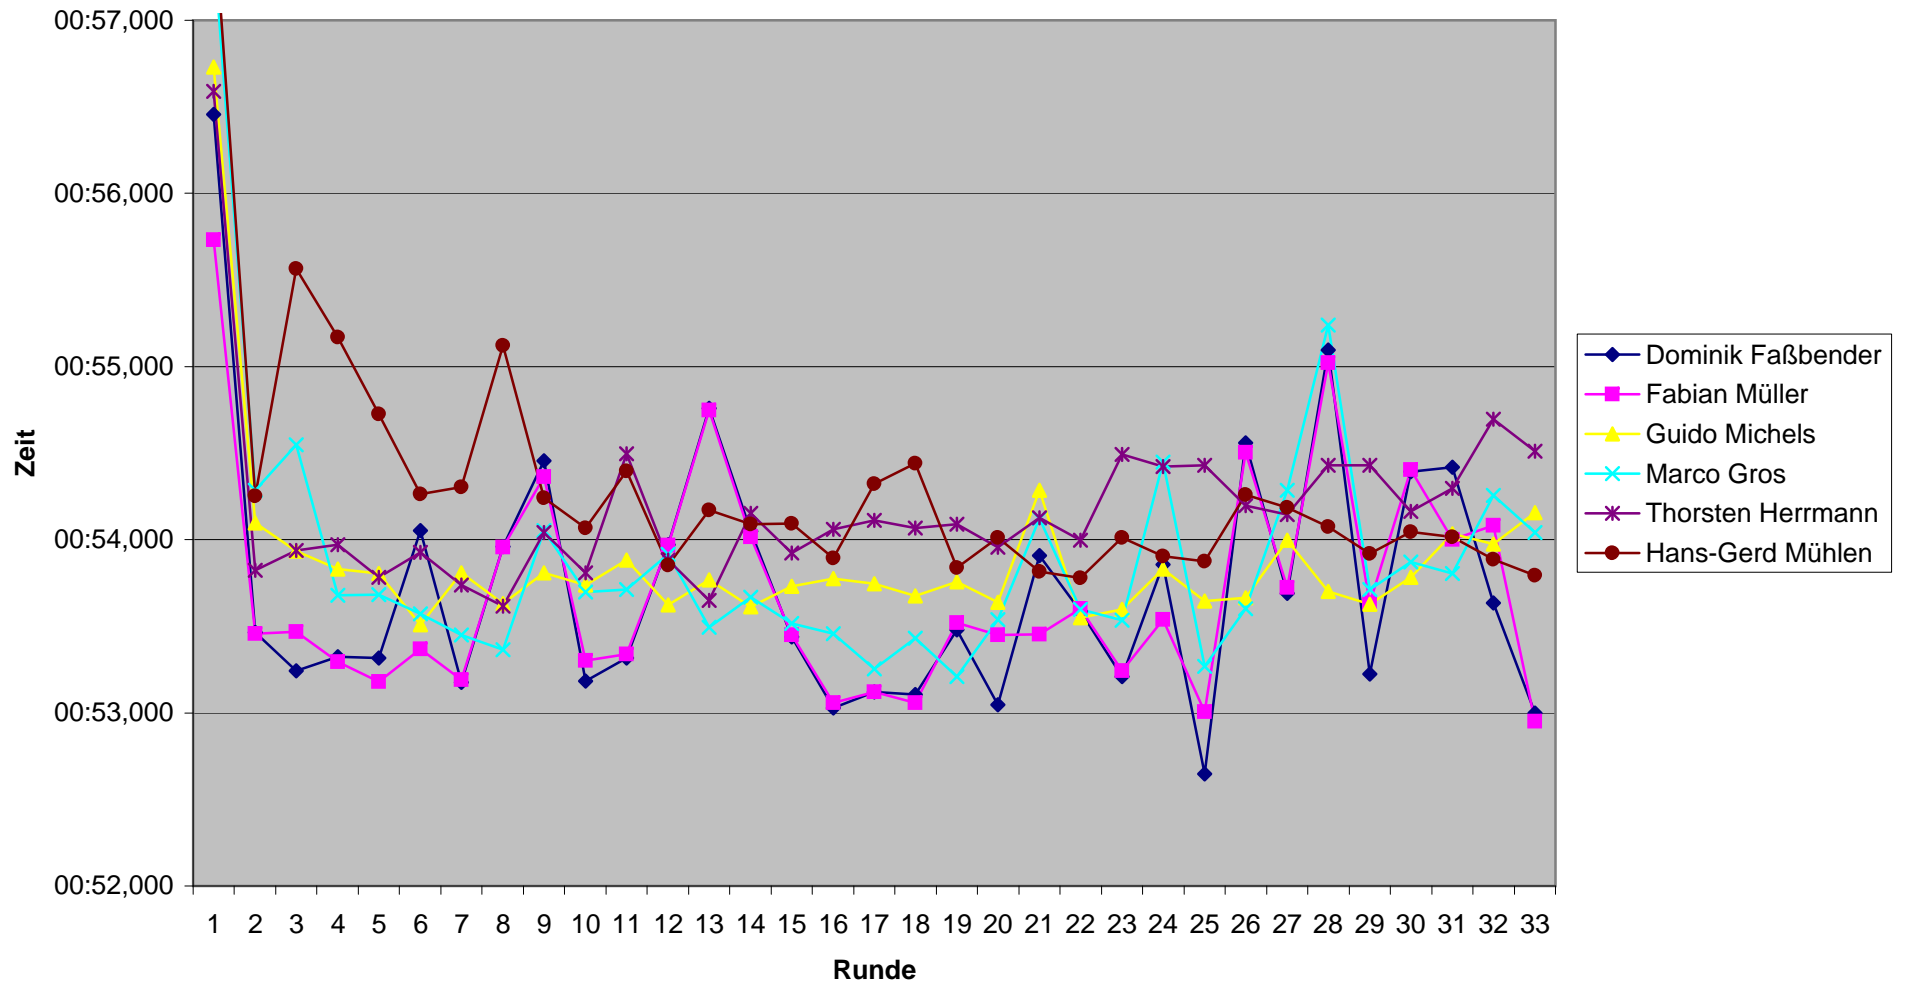

Rundenzeiten 4. Lauf KCM 2008
Platz 1 bis 6