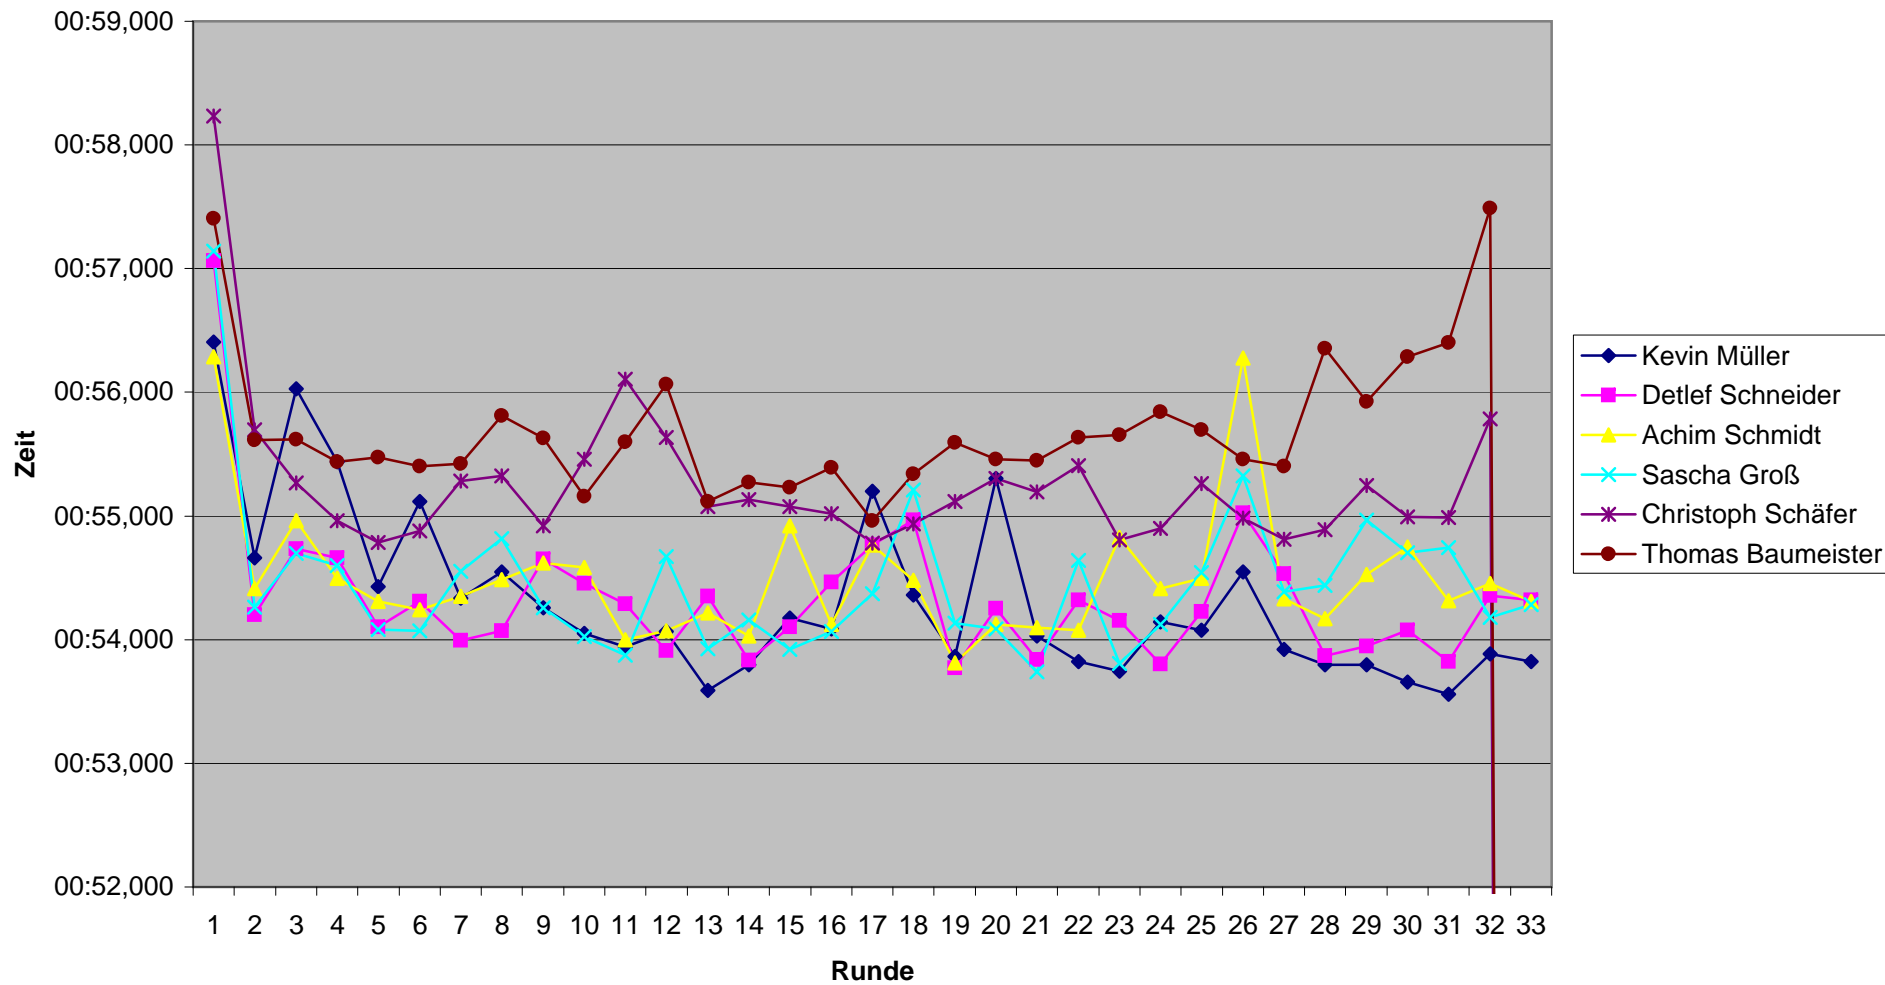

Rundenzeiten 4. Lauf KCM 2008
Platz 7 bis 12