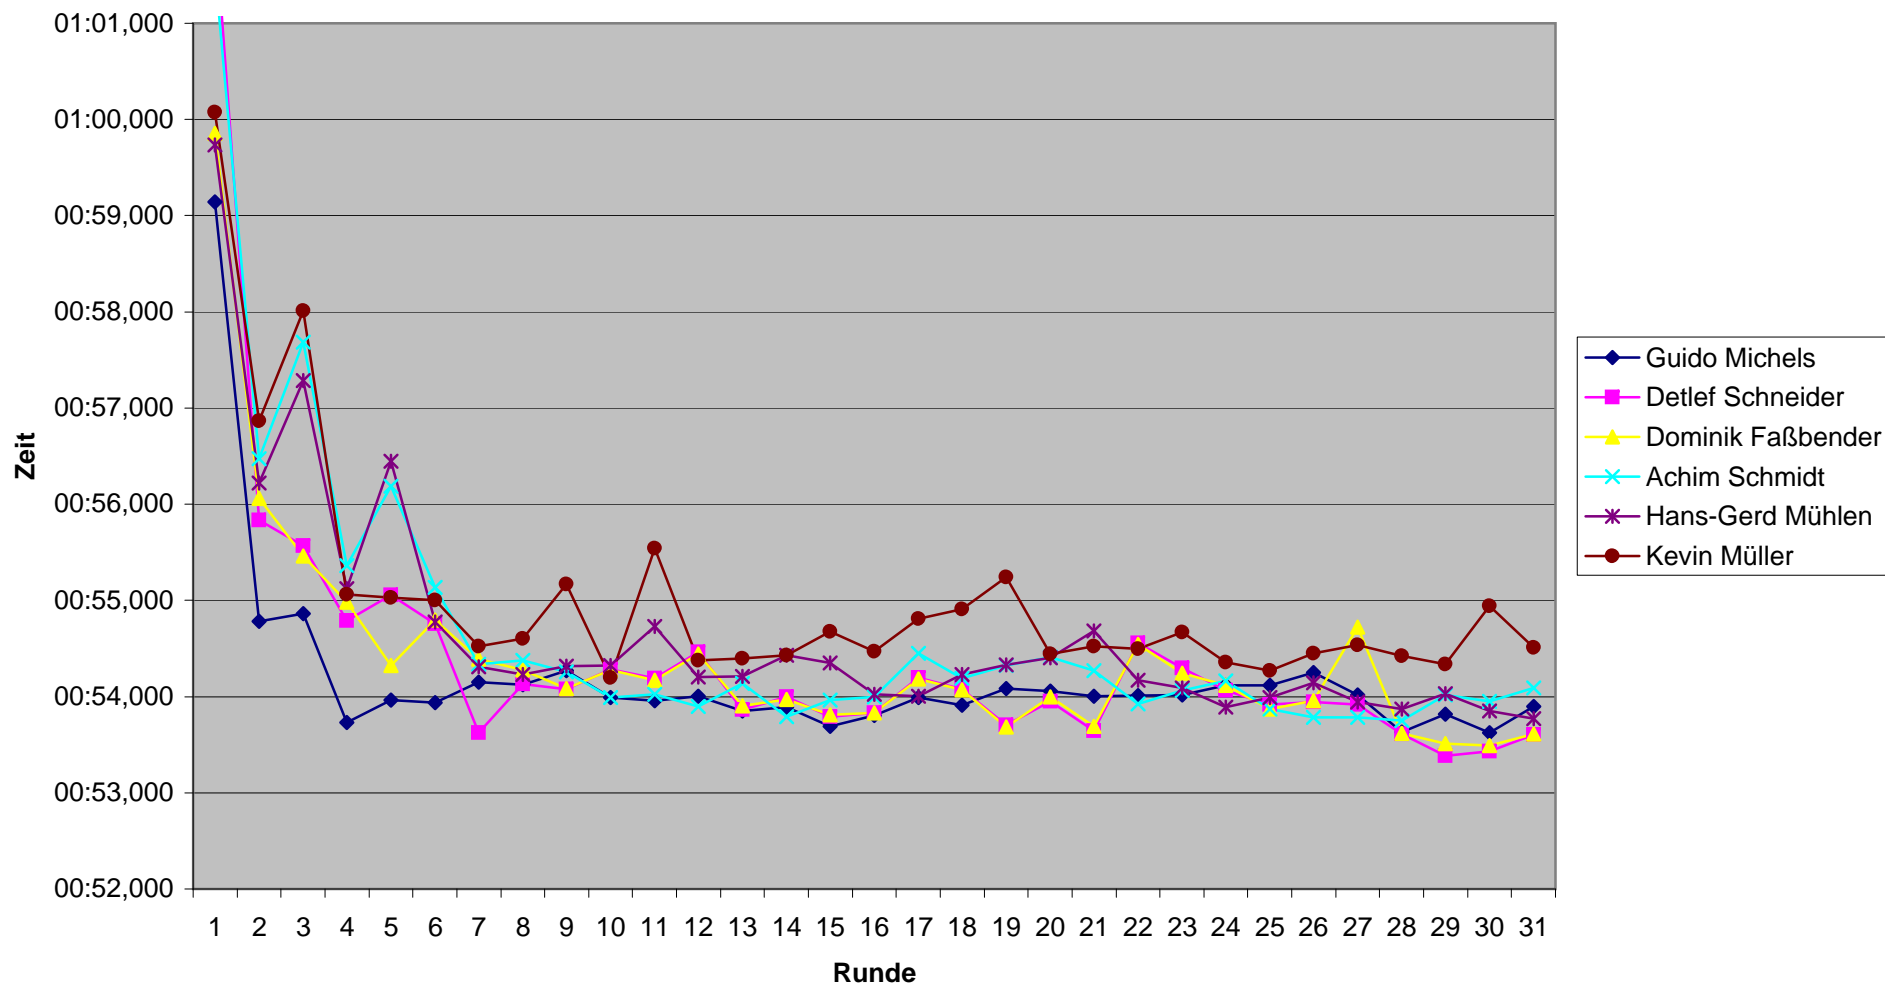

Rundenzeiten 3. Lauf KCM 2008 Platz 1 bis 6