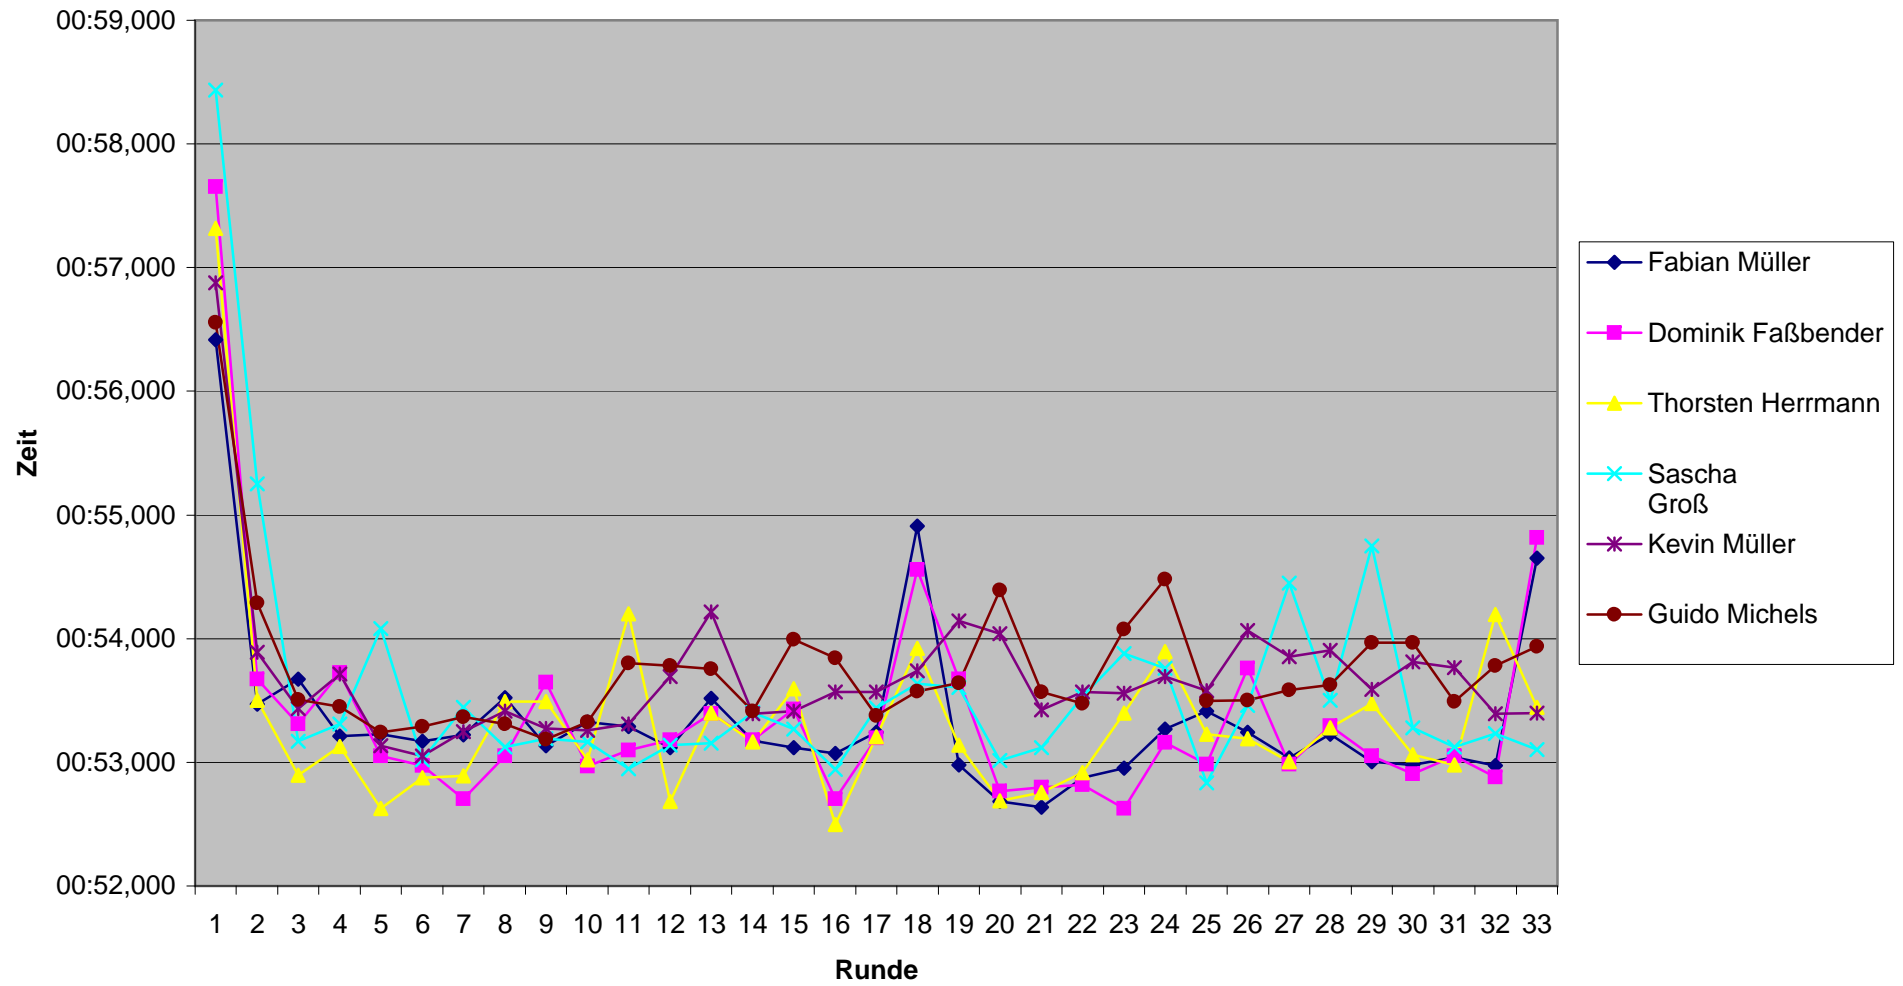

Rundenzeiten 2. Lauf KCM 2008
Platz 1 bis 6