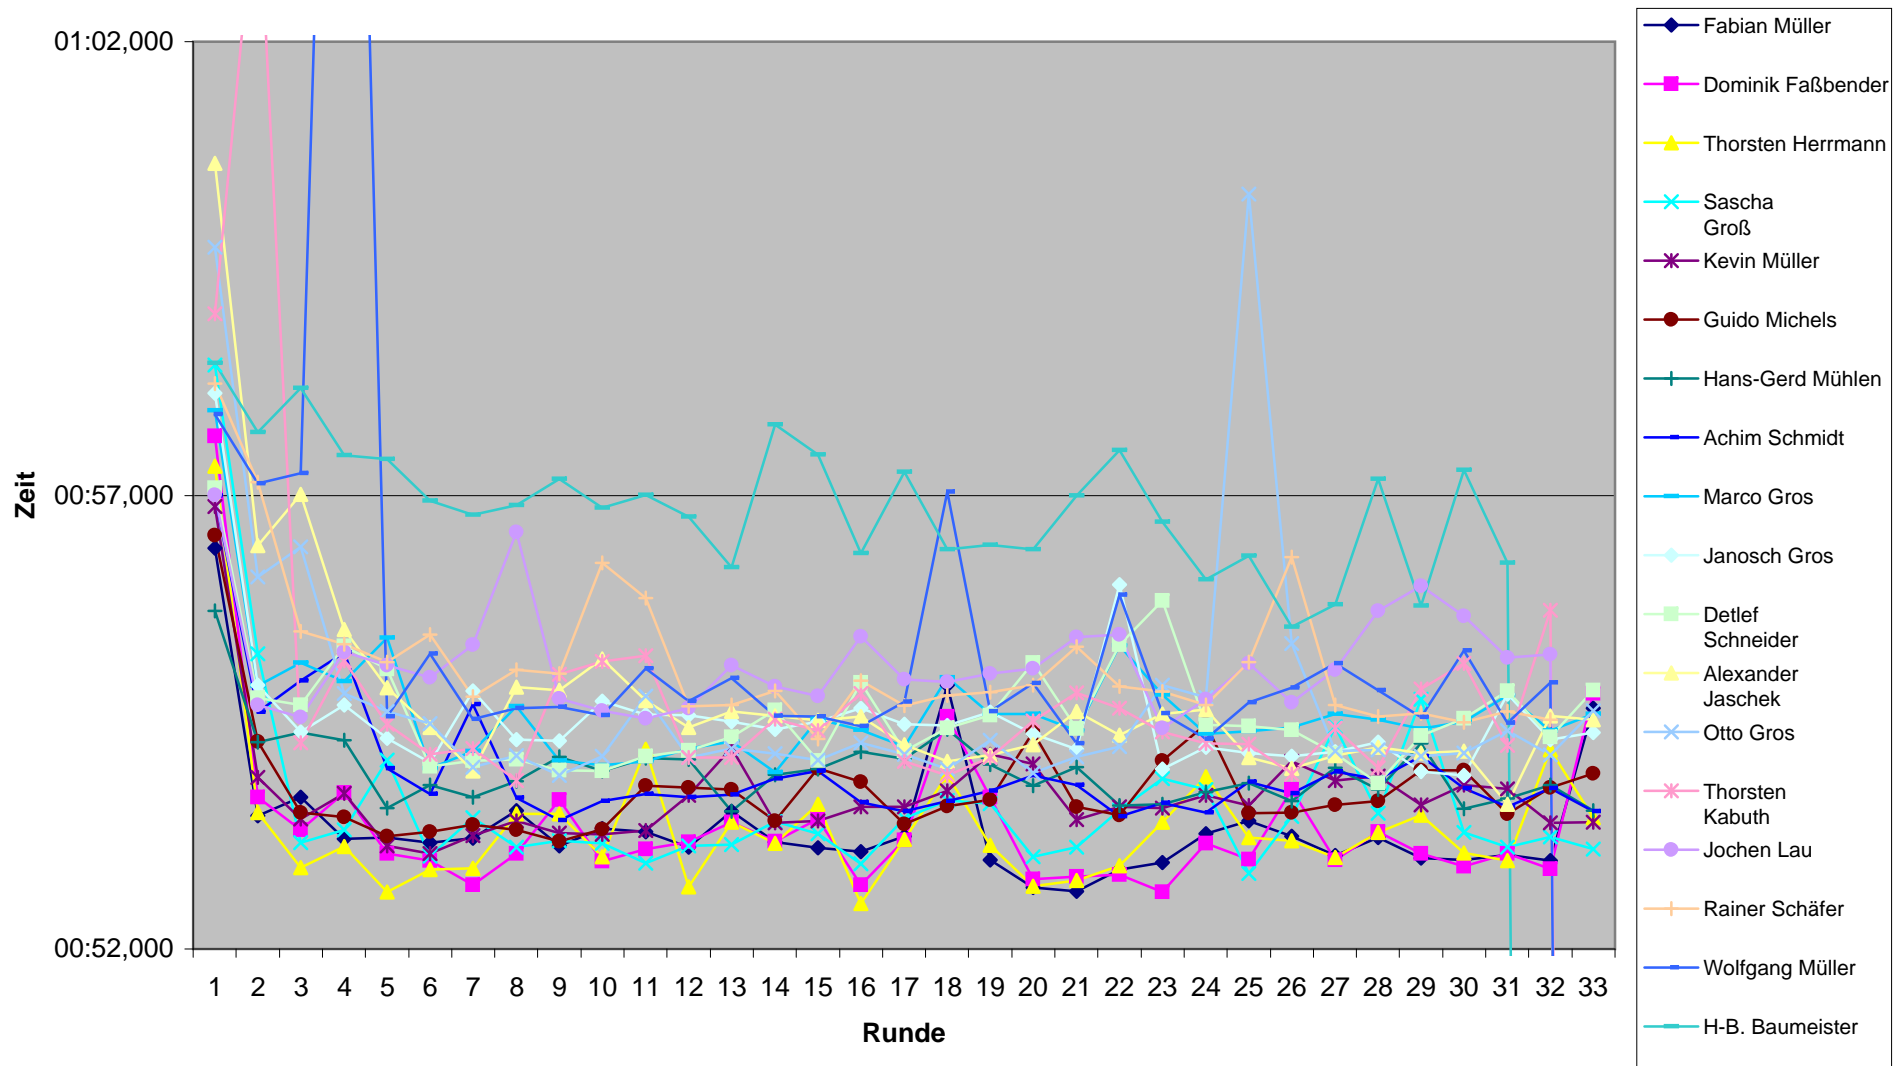

MS Kart Center

Rennergebnis

Datum: 07 Mai 2008

Rennen: 2. Lauf Kart Clubmeisterschaft des MSC Kempenich

Platz	13	14	15	16	17	18
Kart	49	56	35	53	41	45
	Otto Gros	Thorsten Kabuth	Jochen Lau	Rainer Schäfer	Wolfgang Müller	H-B. Baumeister
1	00:59,737	00:59,001	00:57,006	00:58,233	00:57,892	00:58,455
2	00:56,103	01:03,900	00:54,686	00:57,148	00:57,131	00:57,692
3	00:56,429	00:54,275	00:54,553	00:55,498	00:57,240	00:58,185
4	00:54,819	00:55,179	00:55,271	00:55,360	01:12,984	00:57,441
5	00:54,618	00:54,474	00:55,125	00:55,165	00:54,561	00:57,398
6	00:54,481	00:54,148	00:54,993	00:55,465	00:55,252	00:56,941
7	00:54,005	00:54,208	00:55,351	00:54,778	00:54,530	00:56,784
8	00:54,128	00:53,858	00:56,592	00:55,078	00:54,655	00:56,889
9	00:53,913	00:55,025	00:54,762	00:55,035	00:54,666	00:57,181
10	00:54,126	00:55,168	00:54,626	00:56,255	00:54,573	00:56,859
11	00:54,787	00:55,231	00:54,538	00:55,864	00:55,092	00:57,003
12	00:54,111	00:54,110	00:54,656	00:54,674	00:54,730	00:56,764
13	00:54,211	00:54,111	00:55,127	00:54,689	00:54,982	00:56,208
14	00:54,149	00:54,531	00:54,891	00:54,844	00:54,567	00:57,783
15	00:54,079	00:54,407	00:54,786	00:54,315	00:54,561	00:57,445
16	00:54,271	00:54,819	00:55,447	00:54,956	00:54,459	00:56,361
17	00:54,144	00:54,068	00:54,971	00:54,681	00:54,724	00:57,255
18	00:53,984	00:53,916	00:54,942	00:54,793	00:57,041	00:56,406
19	00:54,302	00:54,108	00:55,033	00:54,830	00:54,618	00:56,451
20	00:53,941	00:54,510	00:55,094	00:54,911	00:54,932	00:56,407
21	00:54,116	00:54,824	00:55,434	00:55,333	00:54,268	00:56,998
22	00:54,228	00:54,656	00:55,467	00:54,891	00:55,904	00:57,496
23	00:54,906	00:54,393	00:54,432	00:54,834	00:54,599	00:56,708
24	00:54,775	00:54,268	00:54,755	00:54,686	00:54,314	00:56,069
25	01:00,322	00:54,258	00:55,147	00:55,160	00:54,719	00:56,332
26	00:55,369	00:53,924	00:54,719	00:56,316	00:54,880	00:55,552
27	00:54,183	00:54,438	00:55,074	00:54,687	00:55,144	00:55,795
28	00:54,198	00:54,000	00:55,725	00:54,560	00:54,850	00:57,182
29	00:54,125	00:54,868	00:56,004	00:54,594	00:54,556	00:55,785
30	00:54,159	00:55,151	00:55,668	00:54,497	00:55,286	00:57,277
31	00:54,404	00:54,243	00:55,214	00:54,620	00:54,494	00:56,253
32	00:54,141	00:55,735	00:55,245	00:54,528	00:54,936	-
33	00:54,625	-	-	-	-	-
34	-	-	-	-	-	-
35	-	-	-	-	-	-

Total	00:30:07,89	00:29:17,81	00:29:25,33	00:29:25,28	00:29:41,14	00:29:23,35
Unterschied	00:47,116	+ 1 L	+ 1 L	+ 1 L	+ 1 L	+ 2 L
Runden	33	32	32	32	32	31
Beste Runde	00:53,913	00:53,858	00:54,432	00:54,315	00:54,268	00:55,552
Schnitt km/h	46,7	46,5	46,3	46,3	45,9	44,9

Schnellster

Rundenzeiten 2. Lauf KCM 2008