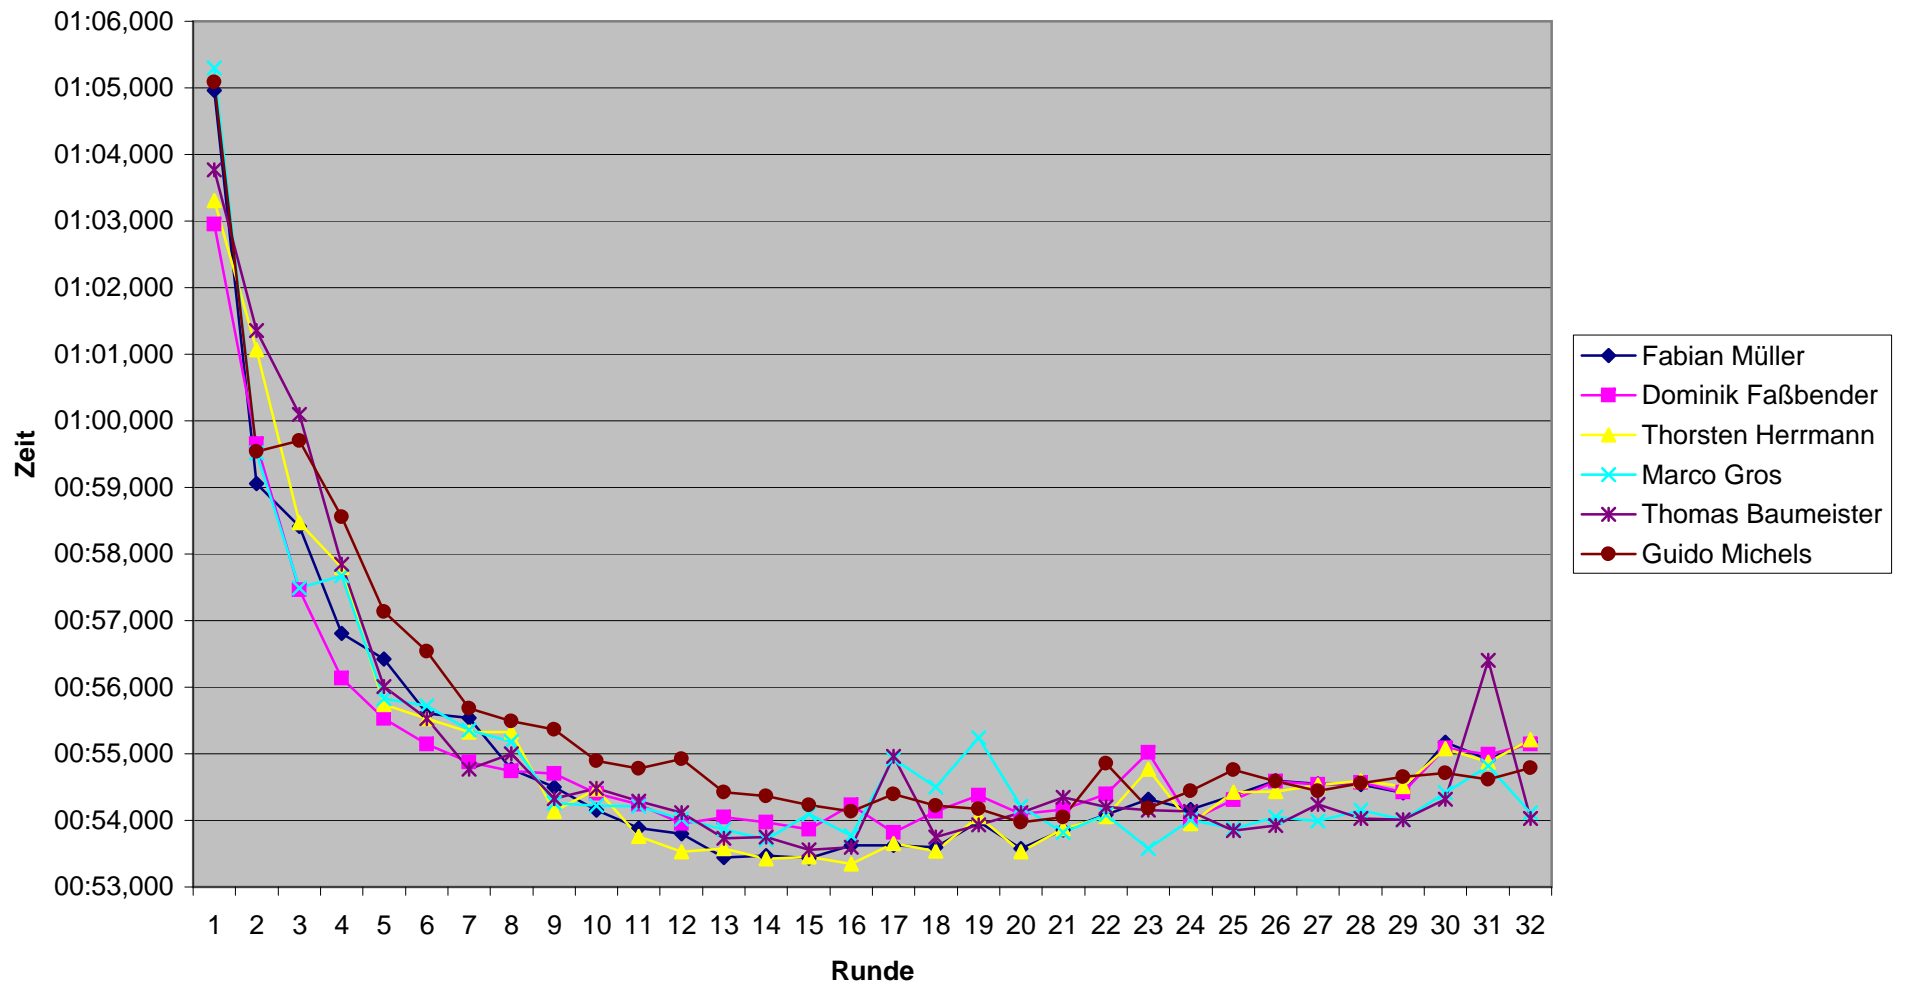

Rundenzeiten 1. Lauf KCM 2008

Platz 1 bis 6