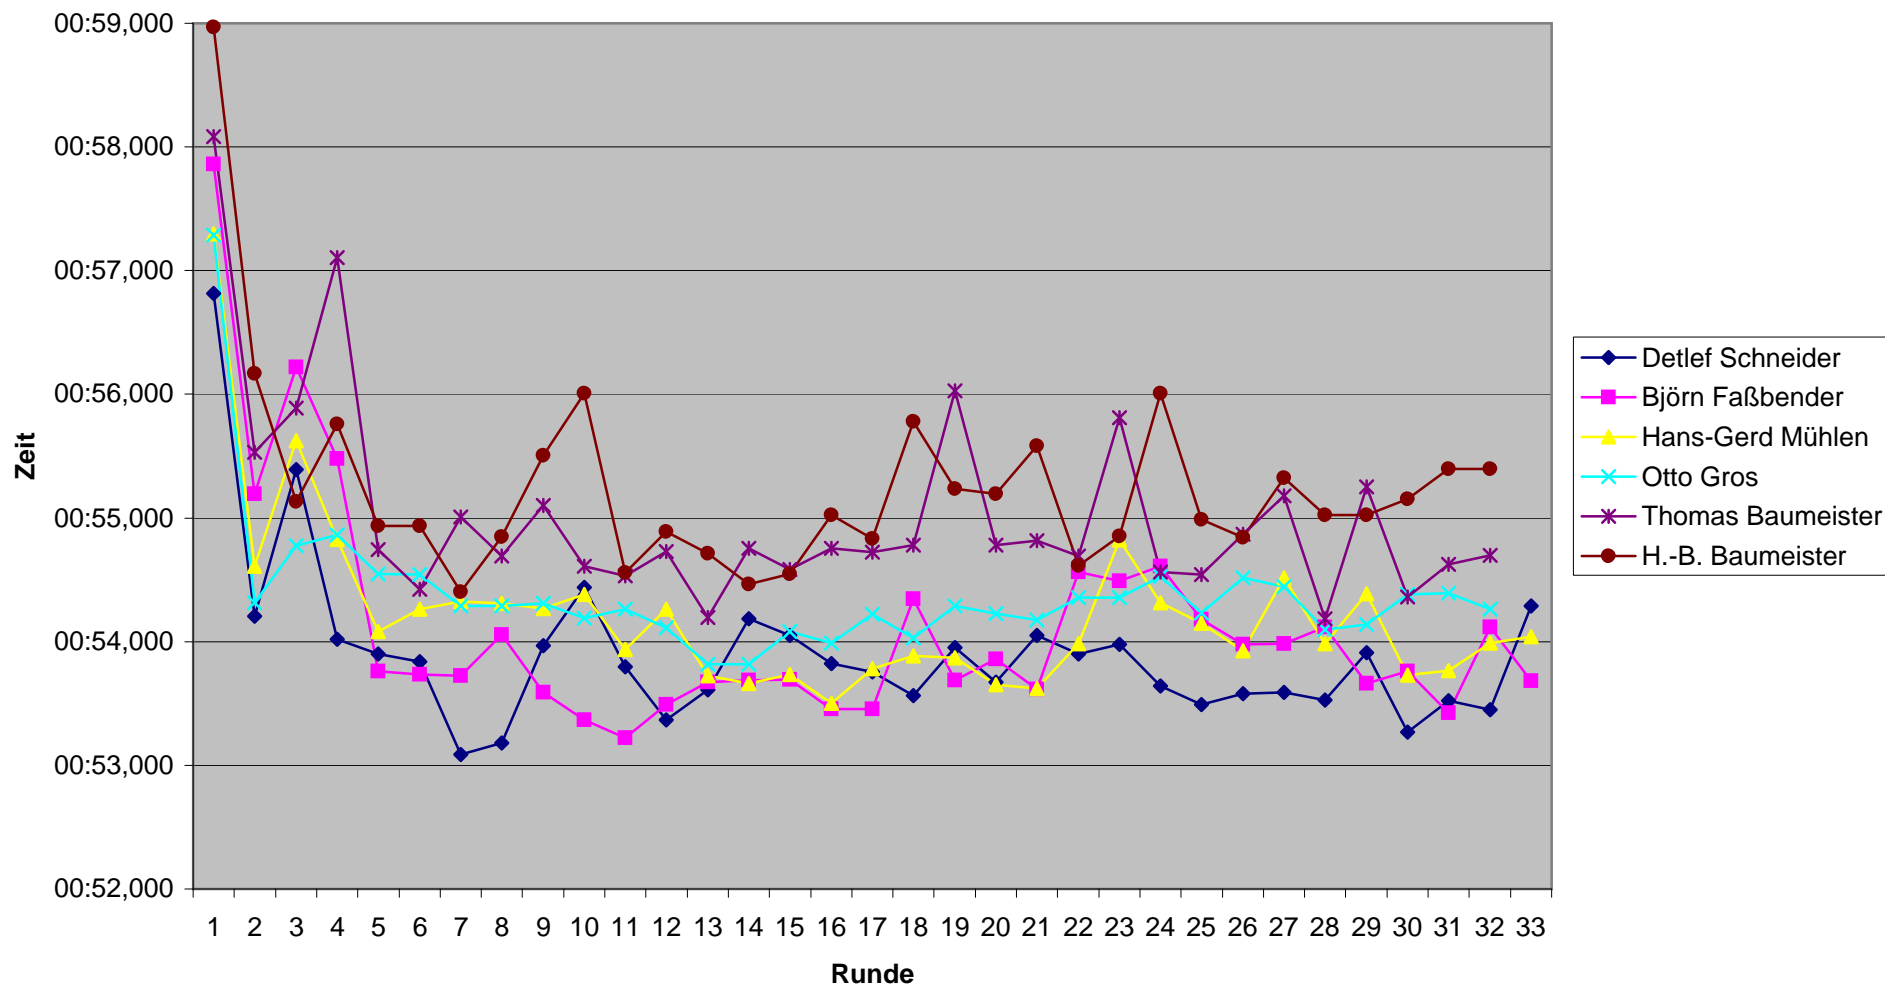

Rundenzeiten 6. Lauf KCM 2007
Platz 7 bis 12