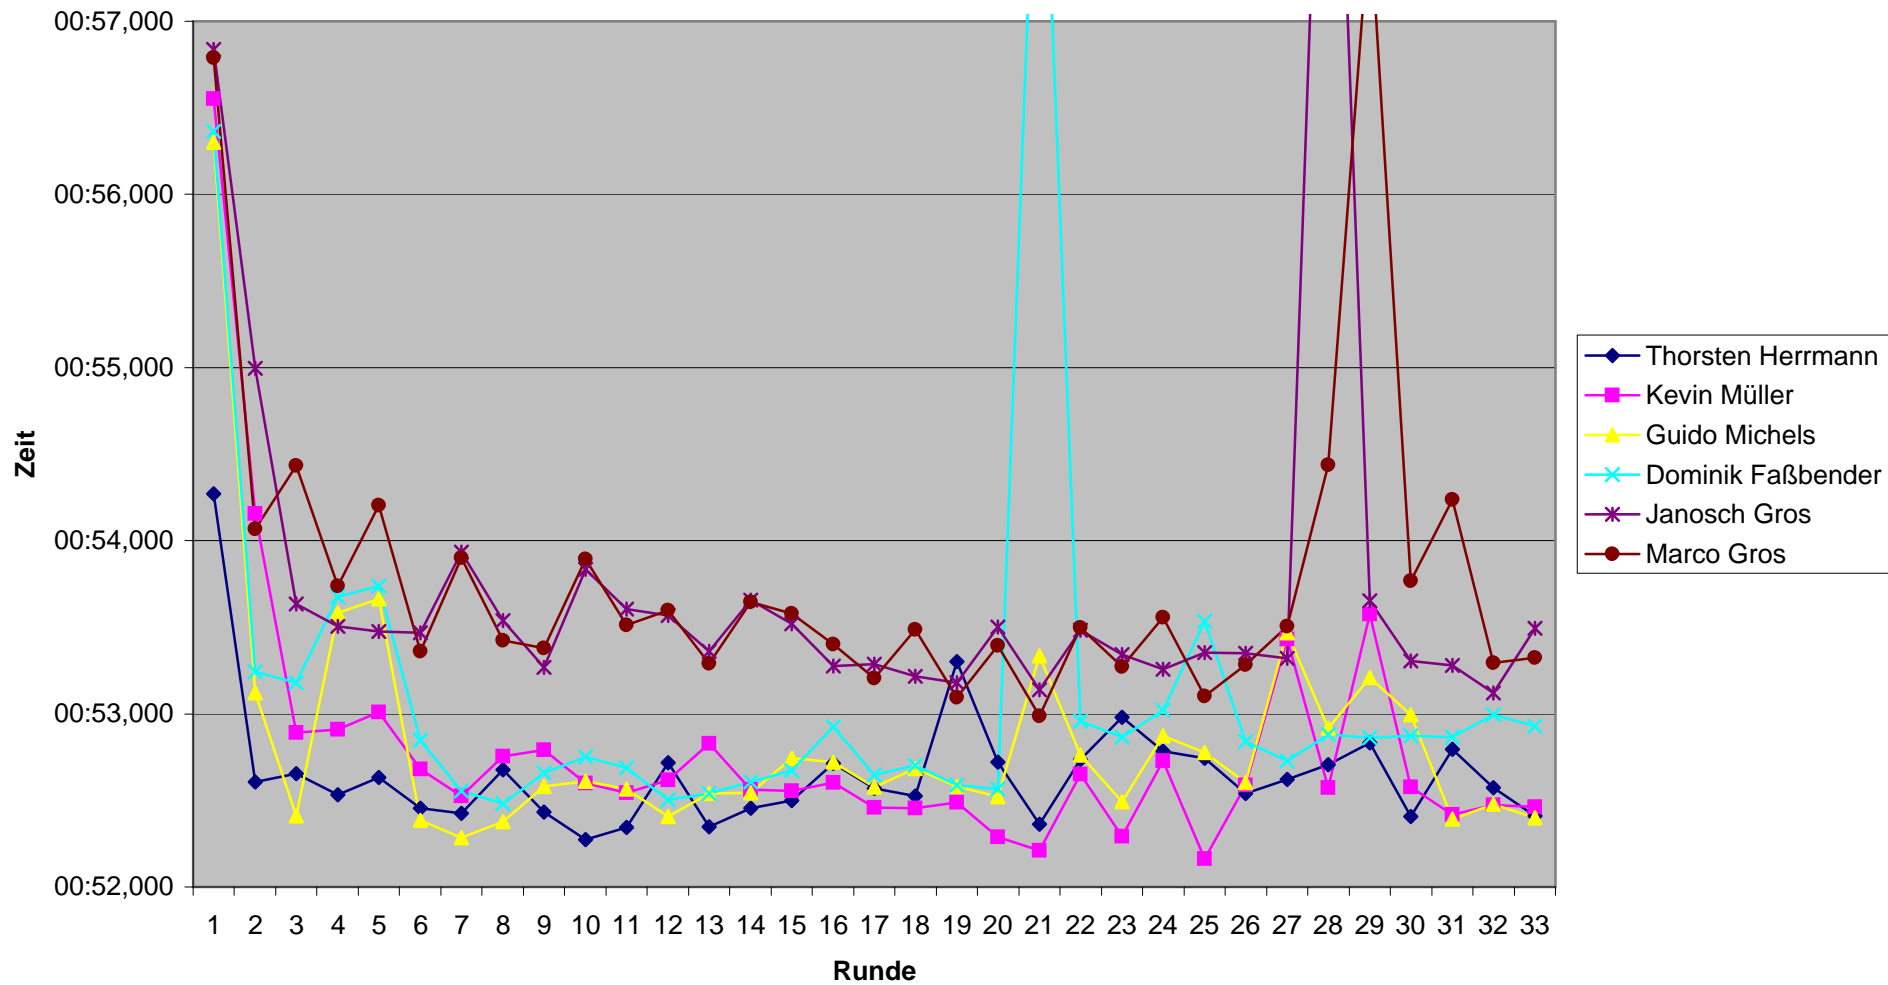

MS Kart Center

Rennergebnis

Datum: 19. September 2007

Rennen: 5. Lauf Kart Clubmeisterschaft des MSC Kempenich

Platz	13	14	15
Kart	55	35	51
	Dennis Bock	Rainer Schäfer	Jochen Lau
1	00:58,844	00:58,814	00:57,746
2	00:55,012	00:56,055	00:55,537
3	00:56,242	00:55,534	00:55,353
4	00:55,545	00:56,441	00:55,233
5	00:53,839	00:56,039	00:55,339
6	00:54,977	00:55,232	00:55,415
7	00:55,358	00:55,385	00:55,428
8	00:55,779	00:55,865	00:54,795
9	00:55,439	00:55,728	00:56,507
10	00:54,378	00:55,734	00:56,172
11	00:54,746	00:55,431	00:54,519
12	00:54,260	00:55,672	00:55,445
13	00:54,618	00:55,226	00:54,774
14	00:54,181	00:55,787	00:55,113
15	00:54,782	00:56,150	00:55,592
16	00:54,788	00:56,122	03:26,241
17	00:54,889	00:55,982	00:58,251
18	01:00,457	00:56,173	00:56,761
19	00:54,327	00:55,711	00:57,010
20	00:57,059	00:56,102	00:58,067
21	00:54,905	00:56,182	00:55,533
22	00:56,341	00:55,812	00:56,173
23	00:53,799	00:56,486	00:55,528
24	00:53,875	00:55,313	00:55,813
25	00:54,470	00:55,642	00:56,723
26	00:54,845	00:55,736	00:55,897
27	00:55,484	00:55,960	00:55,542
28	00:54,821	00:55,303	00:55,008
29	00:55,961	00:55,553	00:55,383
30	00:54,211	00:55,270	
31	00:55,506	00:55,249	
32	00:55,348	00:56,039	
33			

Total	00:29:29,09	00:29:47,73	00:29:30,90
Unterschied	+ 1 L	+ 1 L	+ 4 L
Runden	32	32	29
Beste Runde	00:53,799	00:55,226	00:54,519
Schnitt km/h	46,2	45,8	41,9

Rundenzeiten 6. Lauf KCM 2007

Rundenzeiten 6. Lauf KCM 2007
Platz 1 bis 6