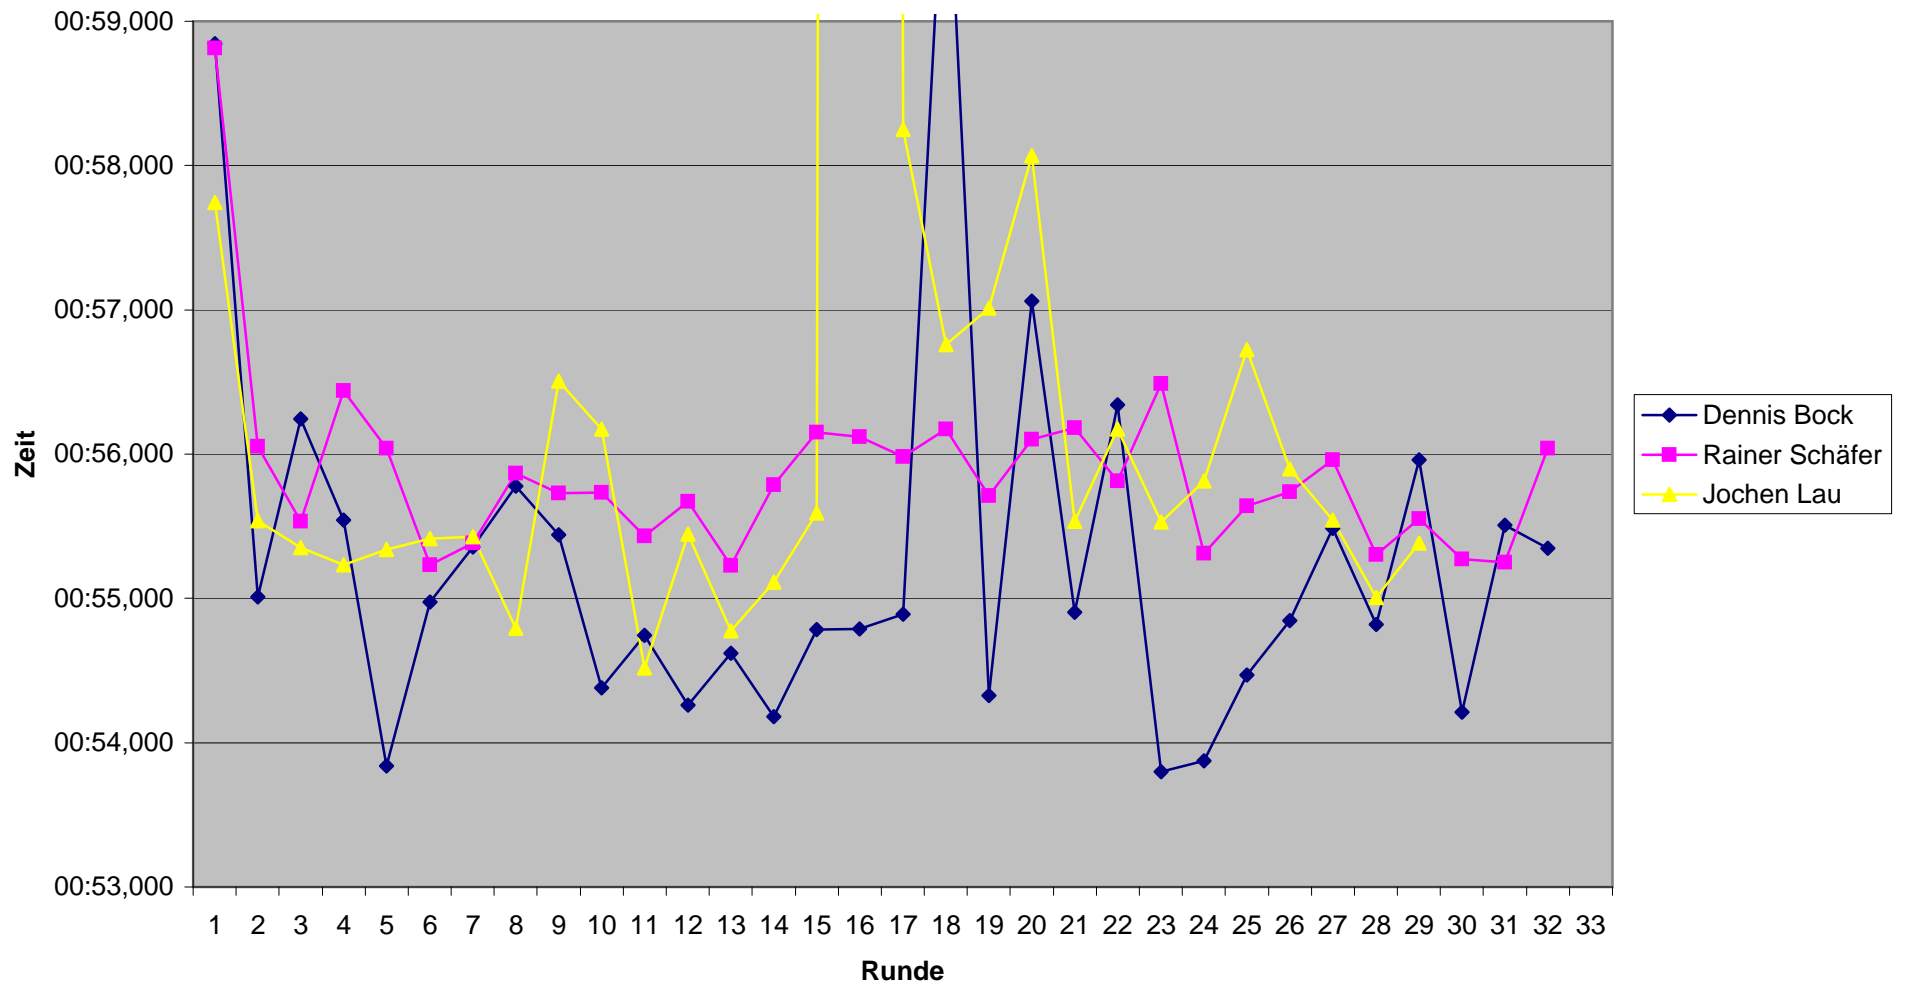

Rundenzeiten 6. Lauf KCM 2007
Platz 13 bis 15