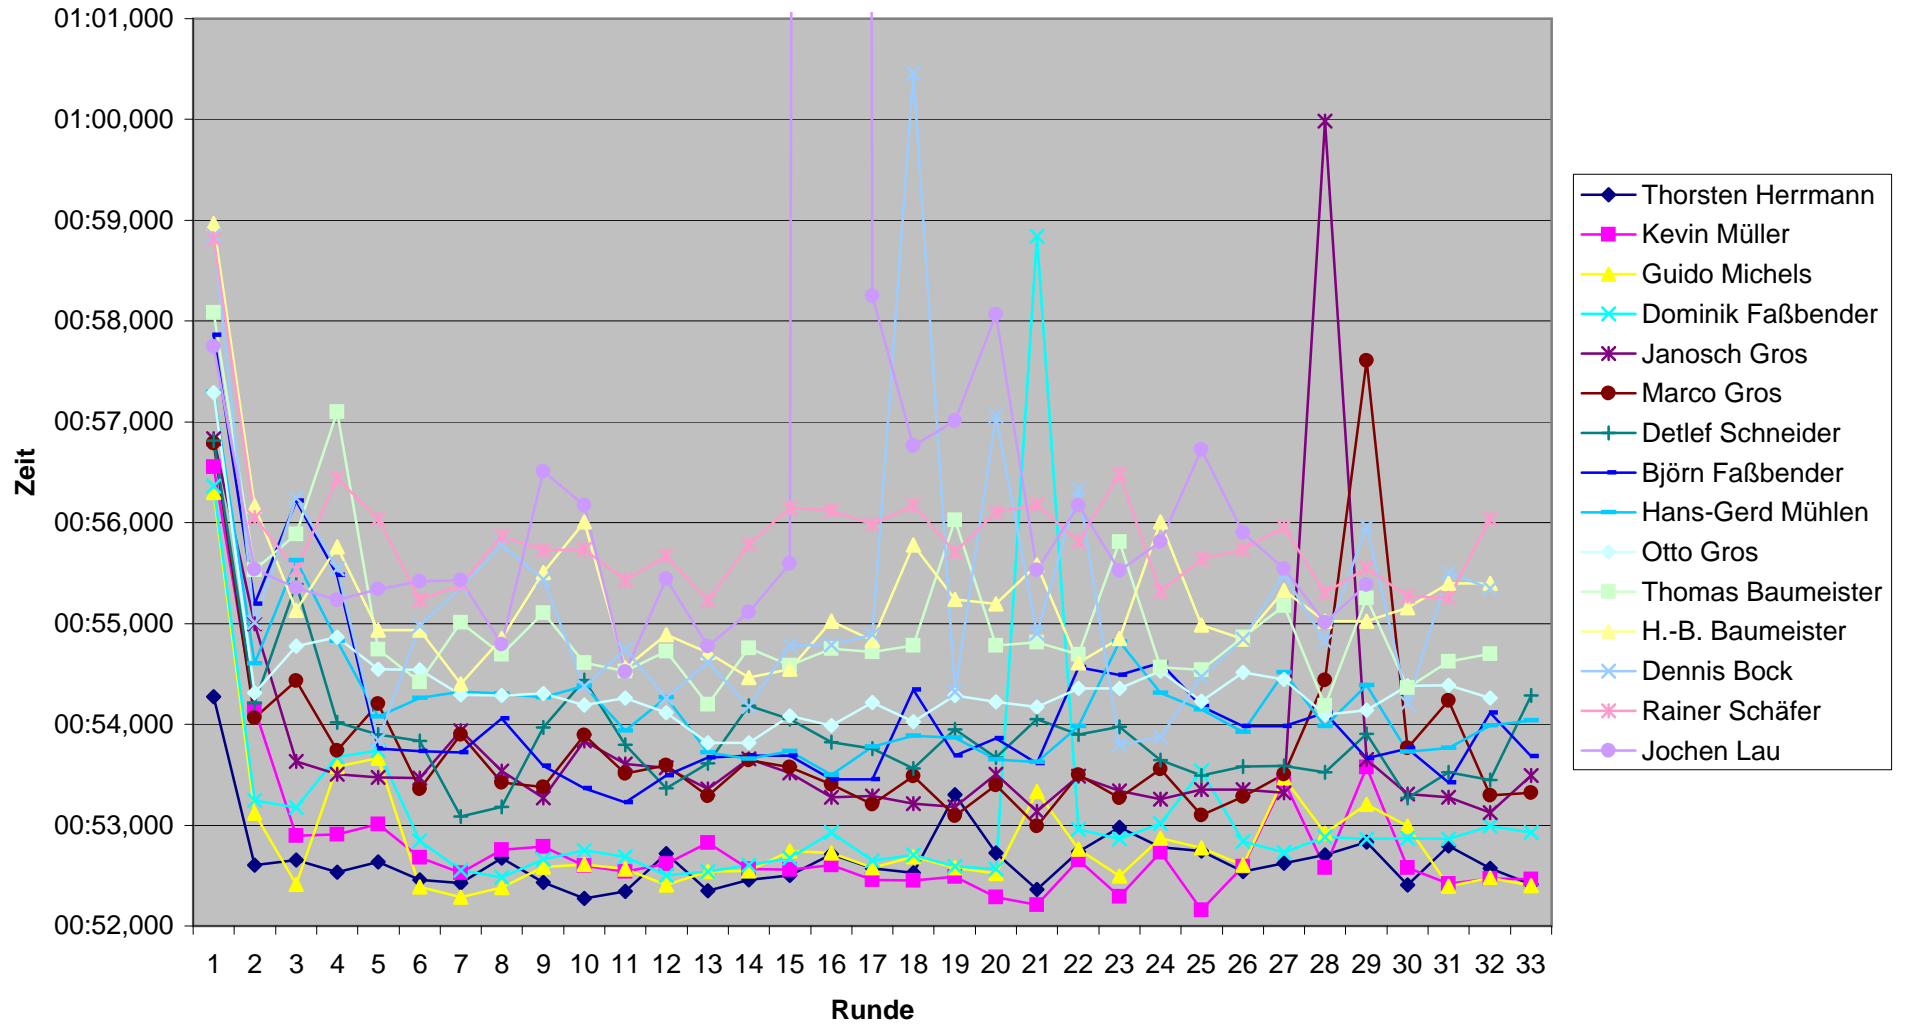

MS Kart Center

Rennergebnis

Datum: 19. September 2007

Rennen: 5. Lauf Kart Clubmeisterschaft des MSC Kempenich

Platz	13	14	15
Kart	55	35	51
	Dennis Bock	Rainer Schäfer	Jochen Lau
1	00:58,844	00:58,814	00:57,746
2	00:55,012	00:56,055	00:55,537
3	00:56,242	00:55,534	00:55,353
4	00:55,545	00:56,441	00:55,233
5	00:53,839	00:56,039	00:55,339
6	00:54,977	00:55,232	00:55,415
7	00:55,358	00:55,385	00:55,428
8	00:55,779	00:55,865	00:54,795
9	00:55,439	00:55,728	00:56,507
10	00:54,378	00:55,734	00:56,172
11	00:54,746	00:55,431	00:54,519
12	00:54,260	00:55,672	00:55,445
13	00:54,618	00:55,226	00:54,774
14	00:54,181	00:55,787	00:55,113
15	00:54,782	00:56,150	00:55,592
16	00:54,788	00:56,122	03:26,241
17	00:54,889	00:55,982	00:58,251
18	01:00,457	00:56,173	00:56,761
19	00:54,327	00:55,711	00:57,010
20	00:57,059	00:56,102	00:58,067
21	00:54,905	00:56,182	00:55,533
22	00:56,341	00:55,812	00:56,173
23	00:53,799	00:56,486	00:55,528
24	00:53,875	00:55,313	00:55,813
25	00:54,470	00:55,642	00:56,723
26	00:54,845	00:55,736	00:55,897
27	00:55,484	00:55,960	00:55,542
28	00:54,821	00:55,303	00:55,008
29	00:55,961	00:55,553	00:55,383
30	00:54,211	00:55,270	
31	00:55,506	00:55,249	
32	00:55,348	00:56,039	
33			

Total	00:29:29,09	00:29:47,73	00:29:30,90
Unterschied	+ 1 L	+ 1 L	+ 4 L
Runden	32	32	29
Beste Runde	00:53,799	00:55,226	00:54,519
Schnitt km/h	46,2	45,8	41,9

Rundenzeiten 6. Lauf KCM 2007

Rundenzeiten 6. Lauf KCM 2007
Platz 1 bis 6