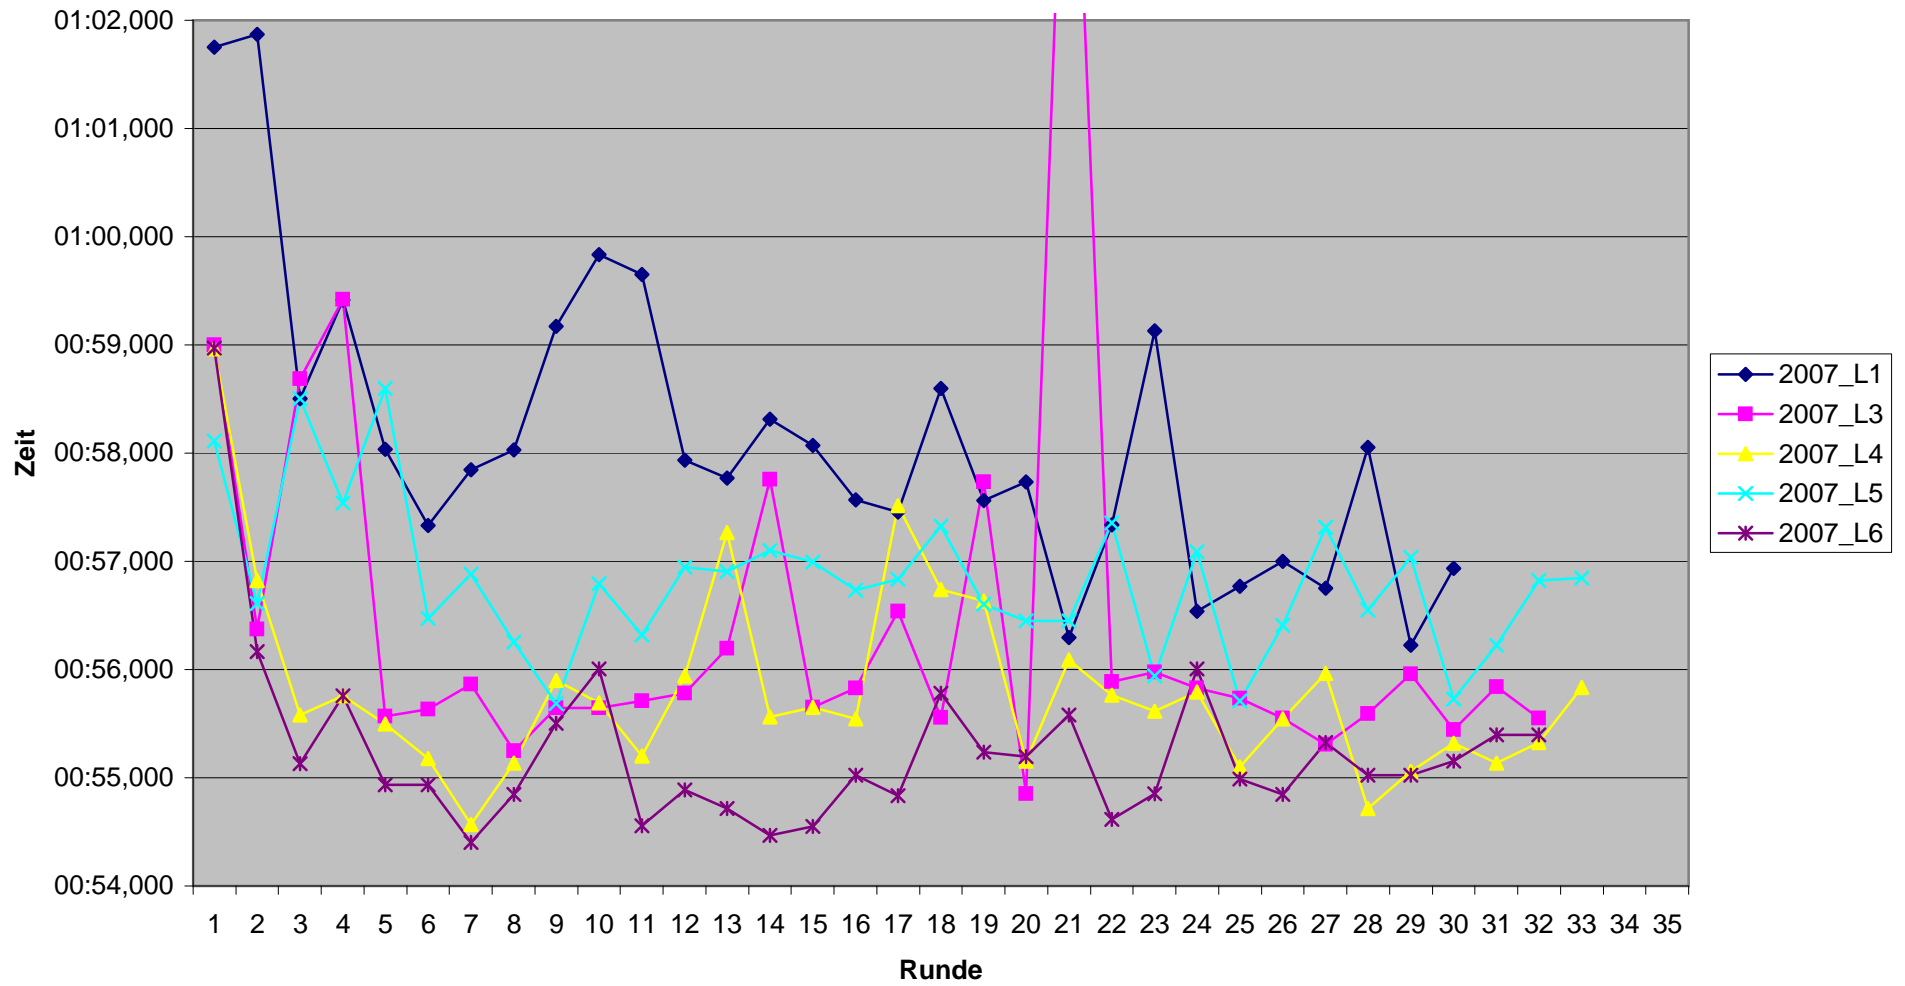

KCM 2007 Rundenzeiten Heinz-Bernd Baumeister