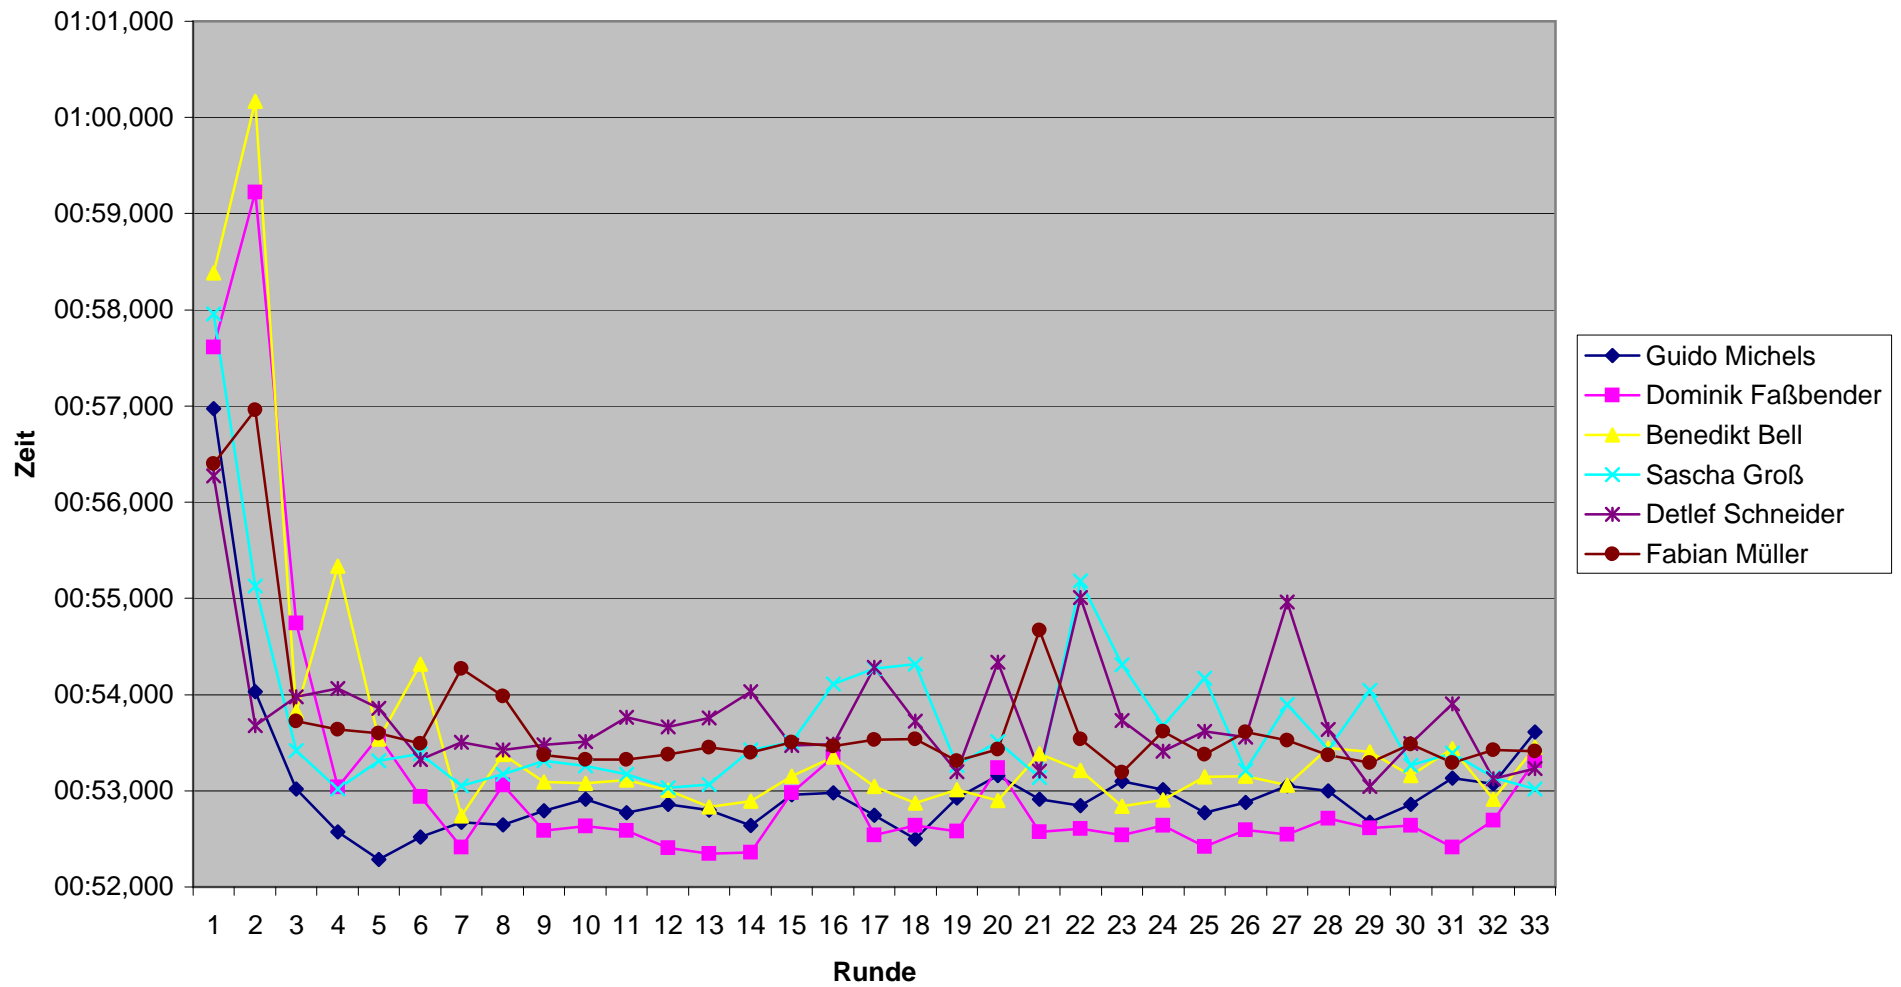

Rundenzeiten 3. Lauf KCM 2007 Platz 1 bis 6