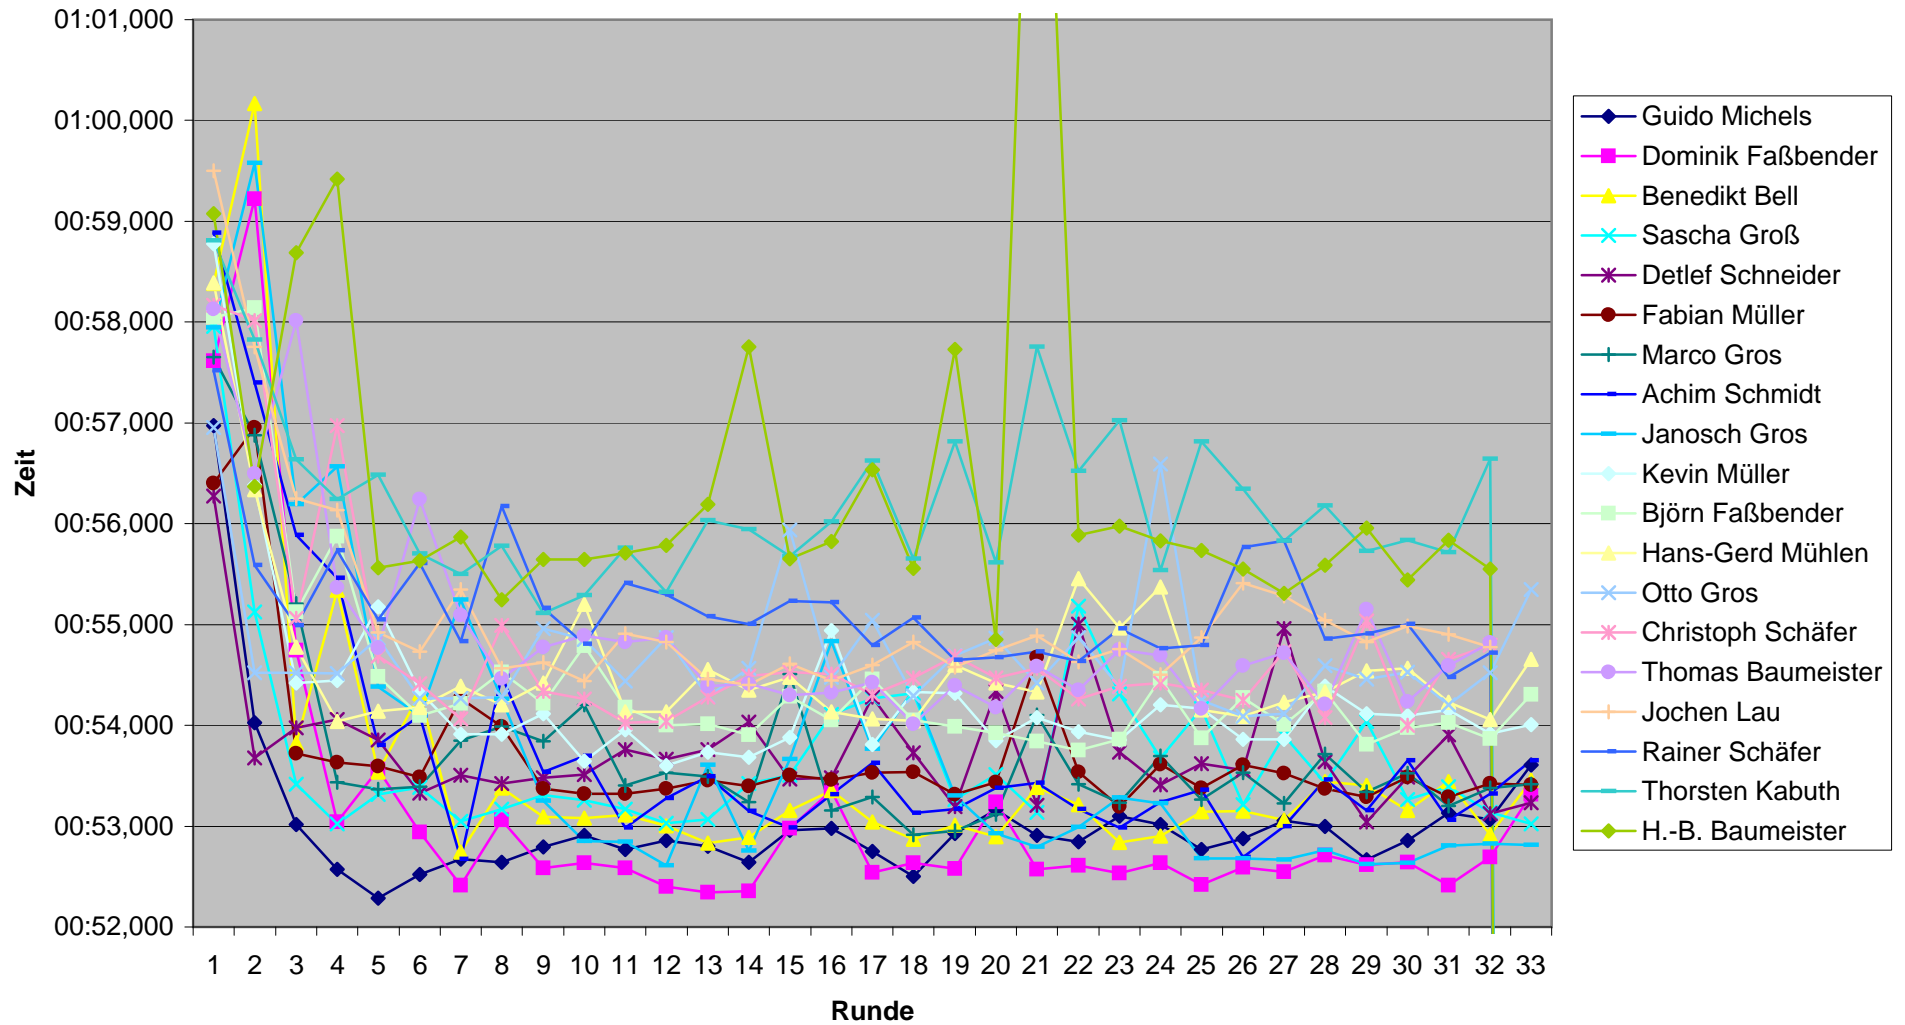

MS Kart Center

Rennergebnis

Datum: 20. Juni 2007

Rennen: 3. Lauf Kart Clubmeisterschaft des MSC Kempenich

Platz	19
Kart	32
	H.-B. Baumeister
1	00:59,075
2	00:56,370
3	00:58,689
4	00:59,419
5	00:55,566
6	00:55,635
7	00:55,866
8	00:55,248
9	00:55,643
10	00:55,645
11	00:55,709
12	00:55,783
13	00:56,193
14	00:57,757
15	00:55,651
16	00:55,826
17	00:56,537
18	00:55,559
19	00:57,732
20	00:54,851
21	01:05,533
22	00:55,890
23	00:55,977
24	00:55,828
25	00:55,734
26	00:55,551
27	00:55,308
28	00:55,591
29	00:55,959
30	00:55,445
31	00:55,839
32	00:55,551
33	-

Total	00:30:06,96
Unterschied	+ 1 L
Runden	32
Beste Runde	00:54,851
Schnitt km/h	45,3

Rundenzeiten 3. Lauf KCM 2007