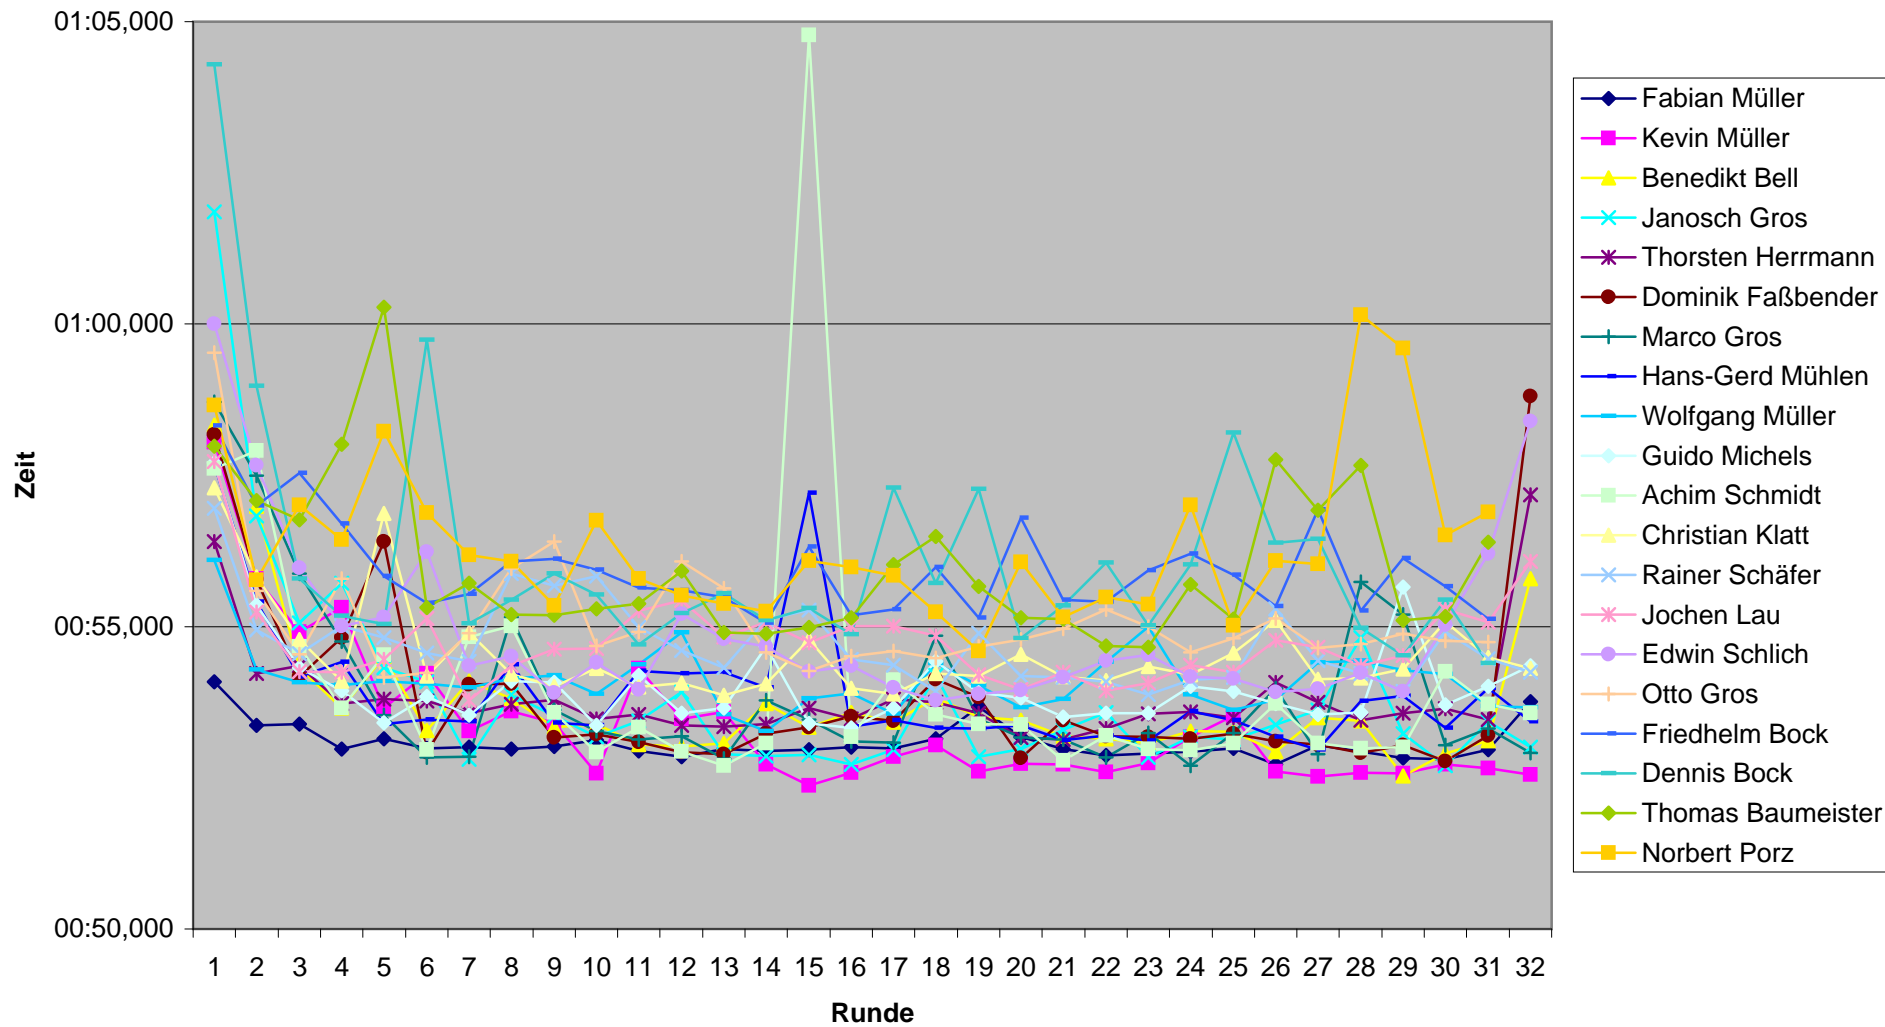

MS Kart Center

Rennergebnis

Datum: 02 Mai 2007

Rennen: 2. Lauf Kart Clubmeisterschaft des MSC Kempenich

Platz	19	20
Kart	55	51
	Thomas Baumeister	Norbert Porz
1	00:57,982	00:58,660
2	00:57,078	00:55,767
3	00:56,766	00:57,003
4	00:58,009	00:56,439
5	01:00,282	00:58,227
6	00:55,314	00:56,881
7	00:55,717	00:56,179
8	00:55,199	00:56,073
9	00:55,188	00:55,350
10	00:55,291	00:56,752
11	00:55,374	00:55,791
12	00:55,920	00:55,513
13	00:54,905	00:55,380
14	00:54,878	00:55,250
15	00:54,988	00:56,083
16	00:55,145	00:55,977
17	00:56,018	00:55,846
18	00:56,486	00:55,243
19	00:55,666	00:54,596
20	00:55,143	00:56,061
21	00:55,125	00:55,152
22	00:54,680	00:55,482
23	00:54,653	00:55,372
24	00:55,698	00:57,009
25	00:55,122	00:55,016
26	00:57,761	00:56,087
27	00:56,918	00:56,036
28	00:57,663	01:00,152
29	00:55,099	00:59,604
30	00:55,170	00:56,513
31	00:56,397	00:56,887
32		

Total	00:28:55,63	00:29:06,38
Unterschied	+ 1 L	+ 1 L
Runden	31	31
Beste Runde	00:54,653	00:54,596
Schnitt km/h	45,7	45,4

Rundenzeiten 2. Lauf KCM 2007