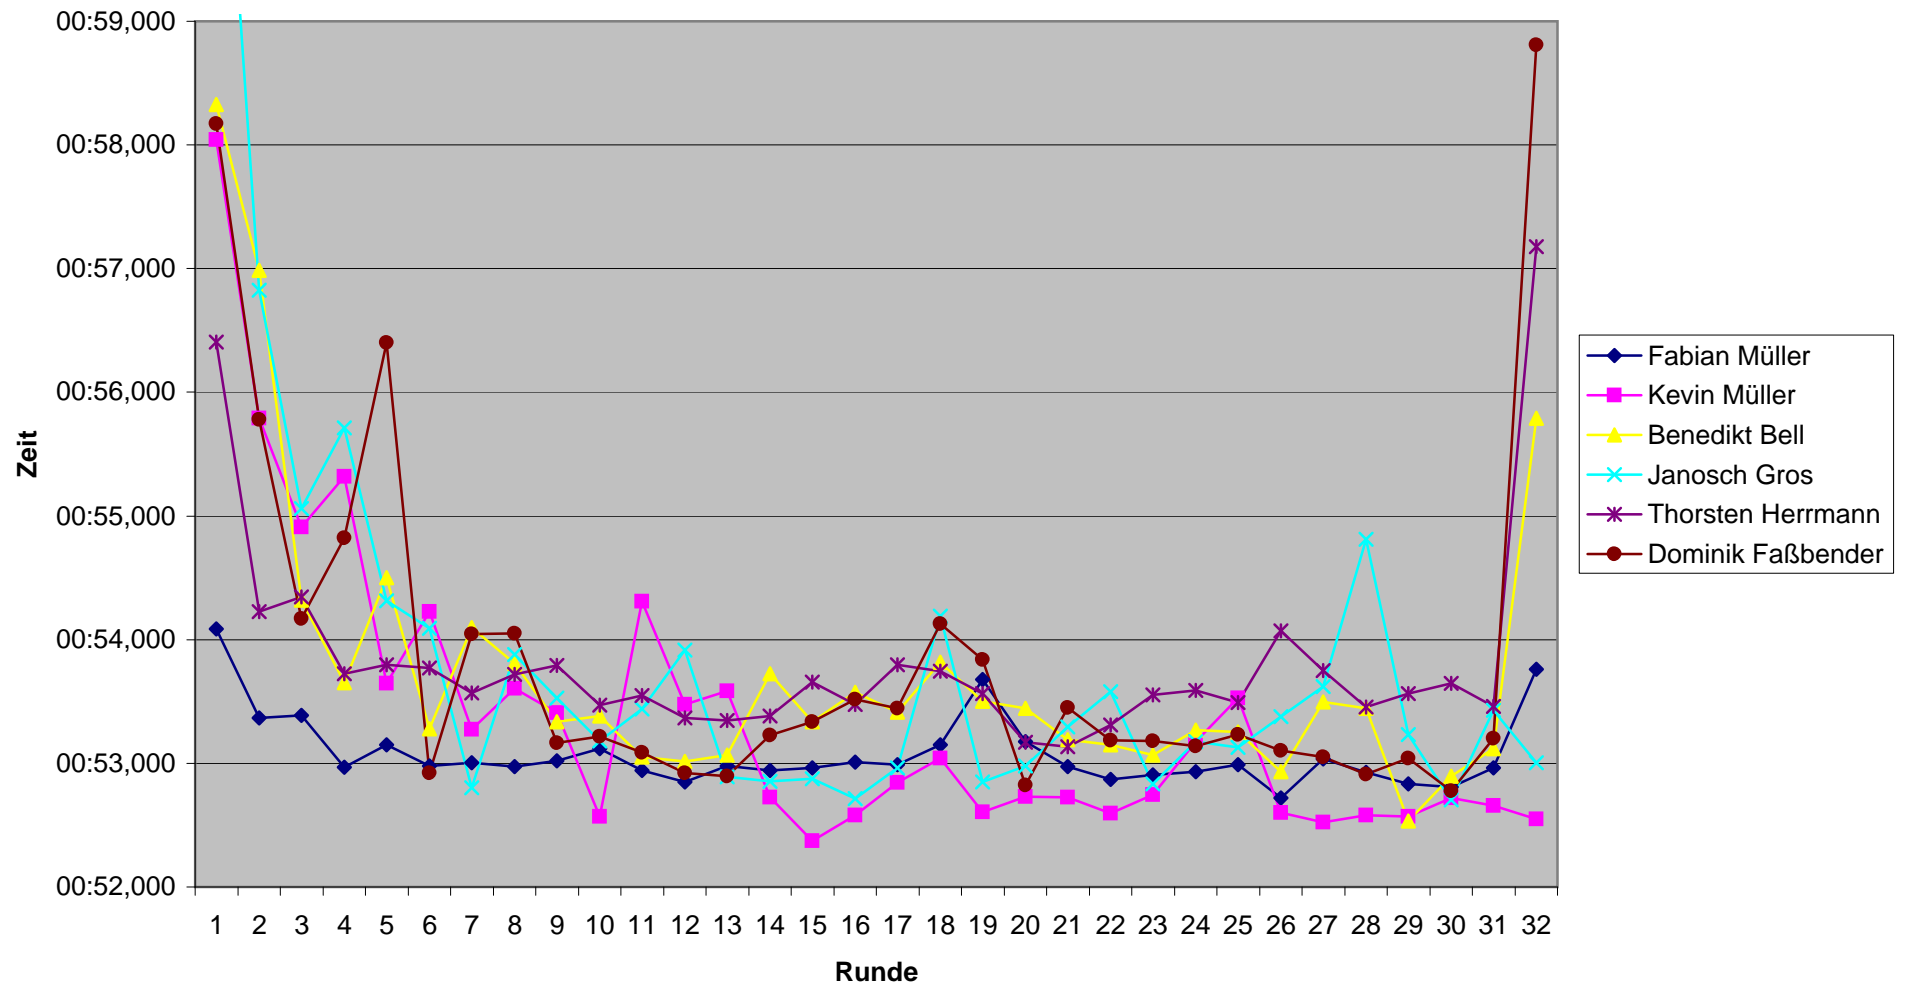

Rundenzeiten 2. Lauf KCM 2007 Platz 1 bis 6