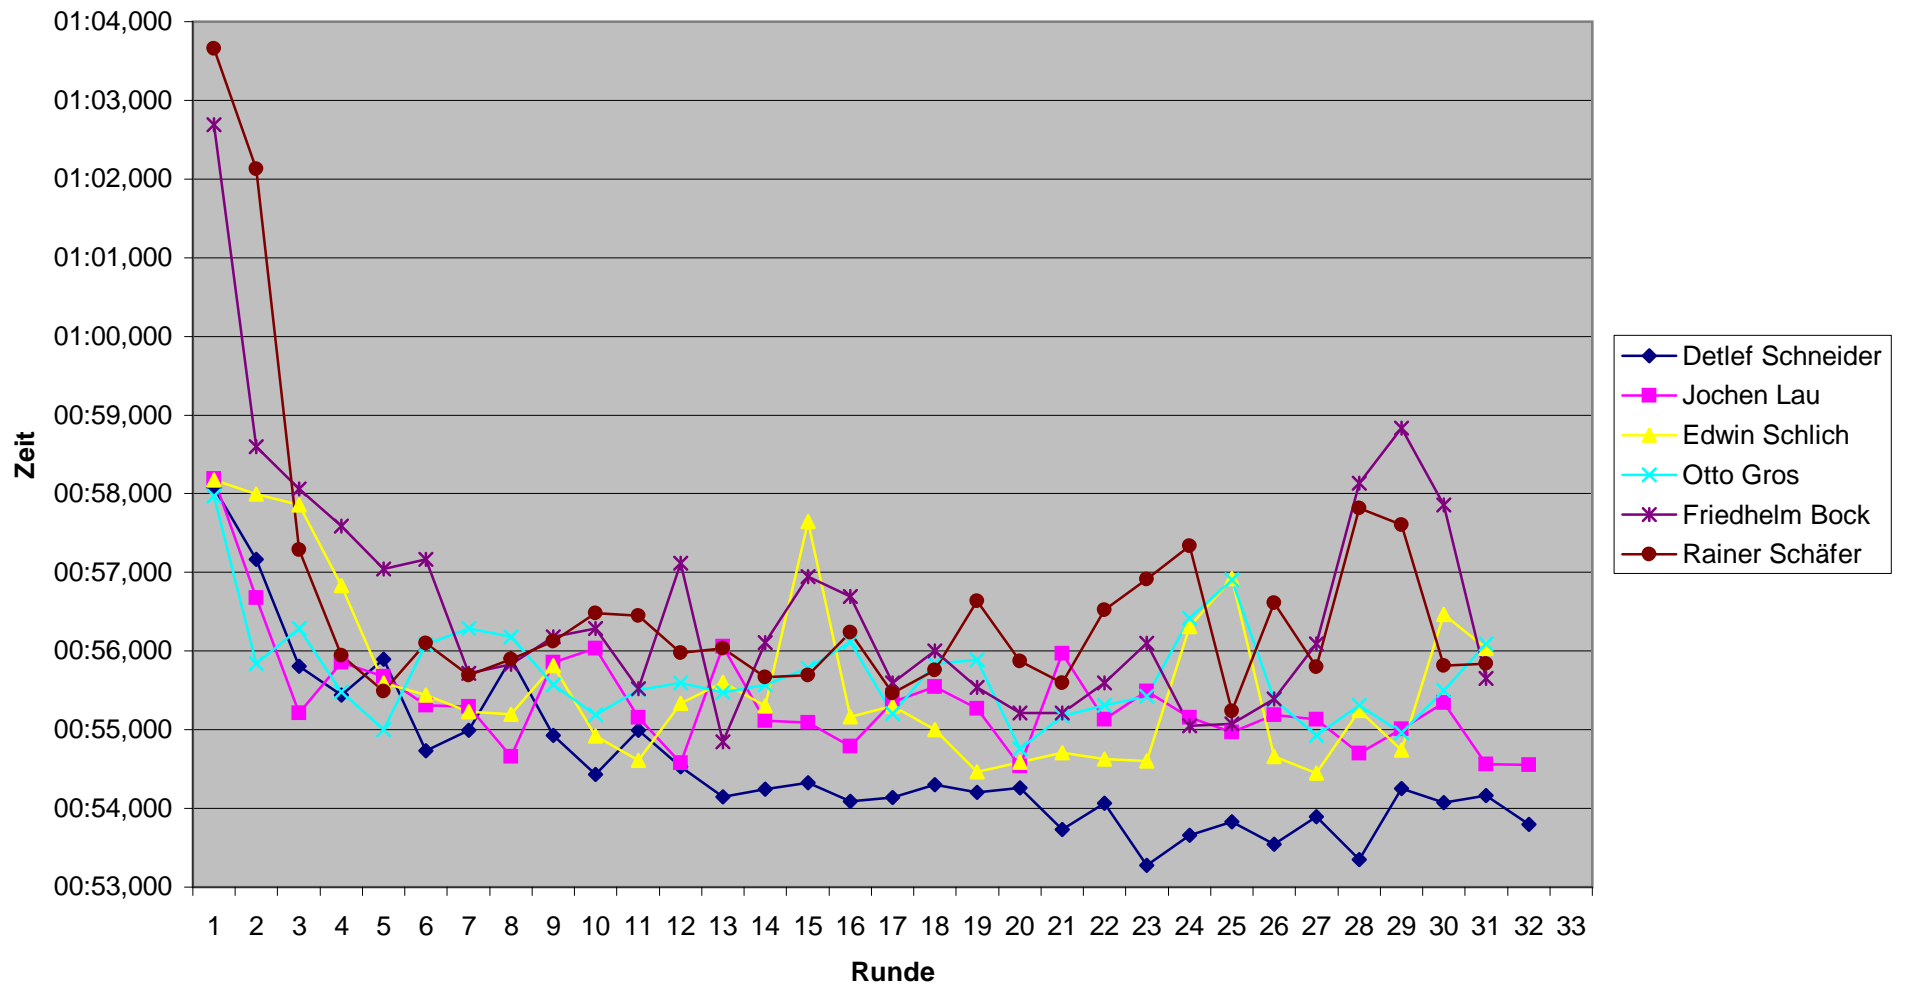

Rundenzeiten 1. Lauf KCM 2007
Platz 13 bis 18