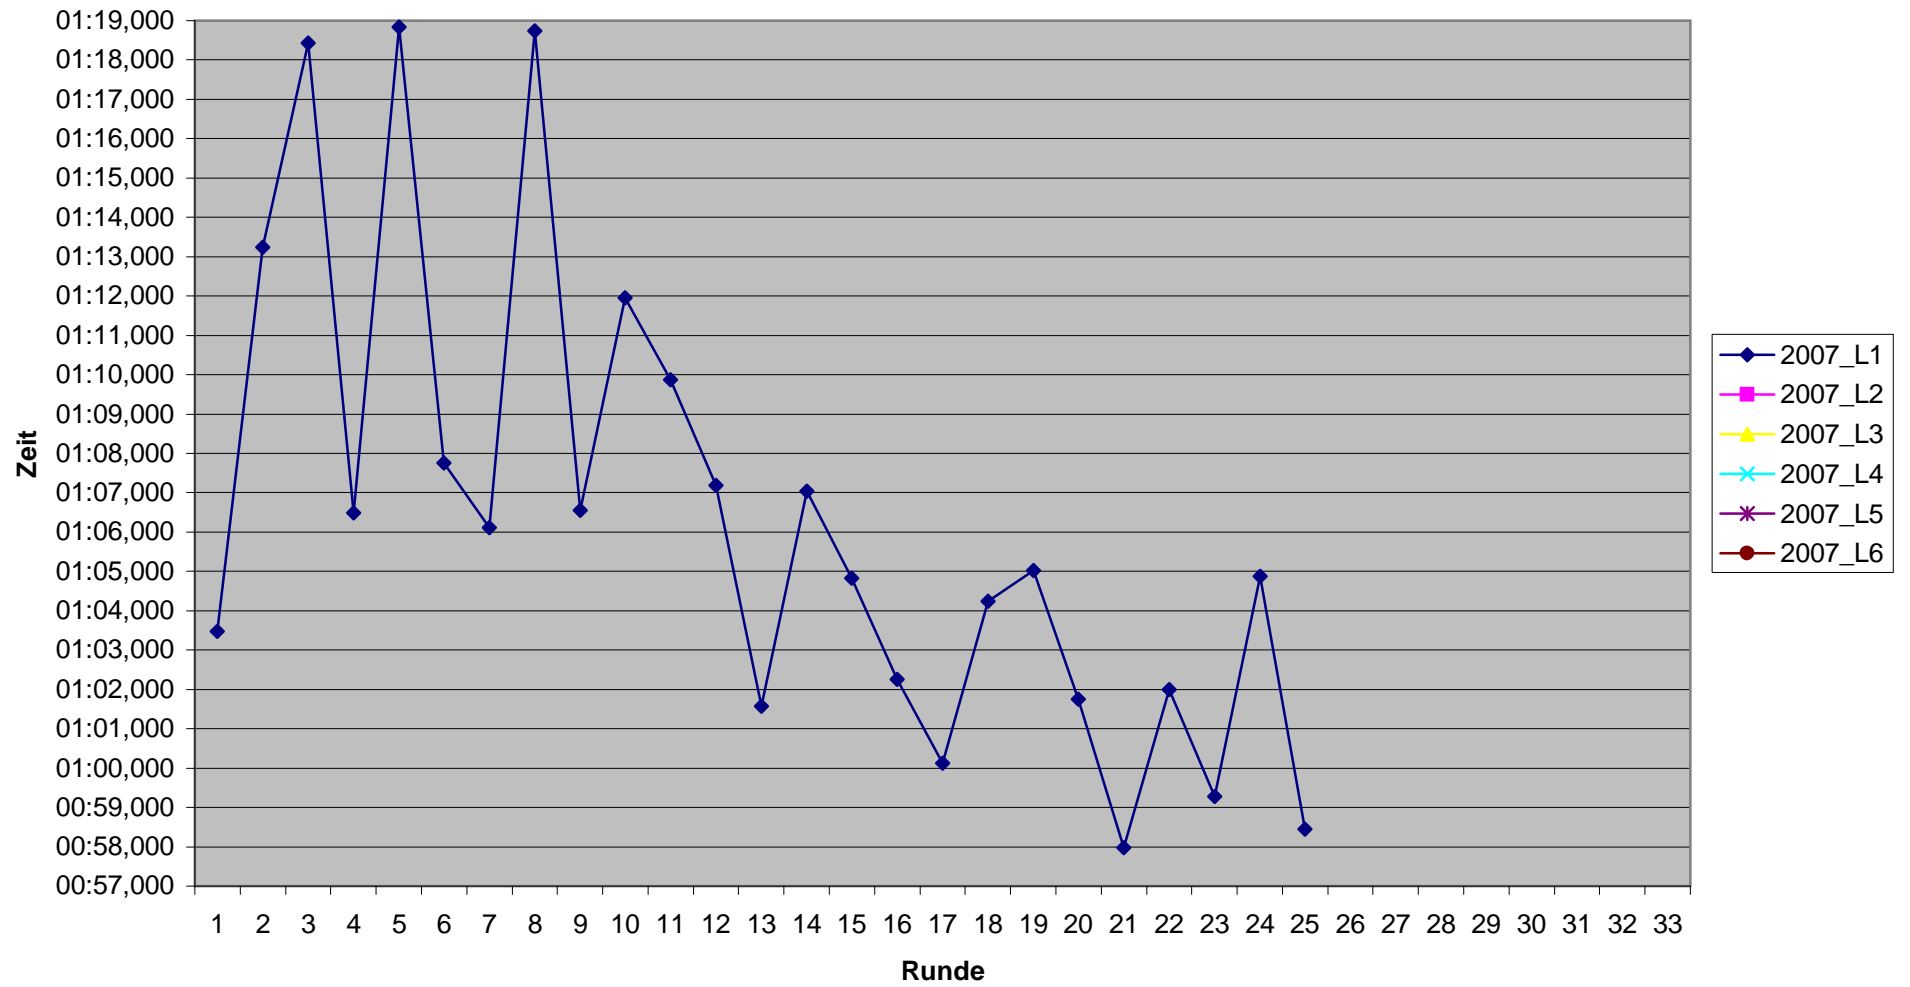

KCM 2007 Rundenzeiten Florian Geisler