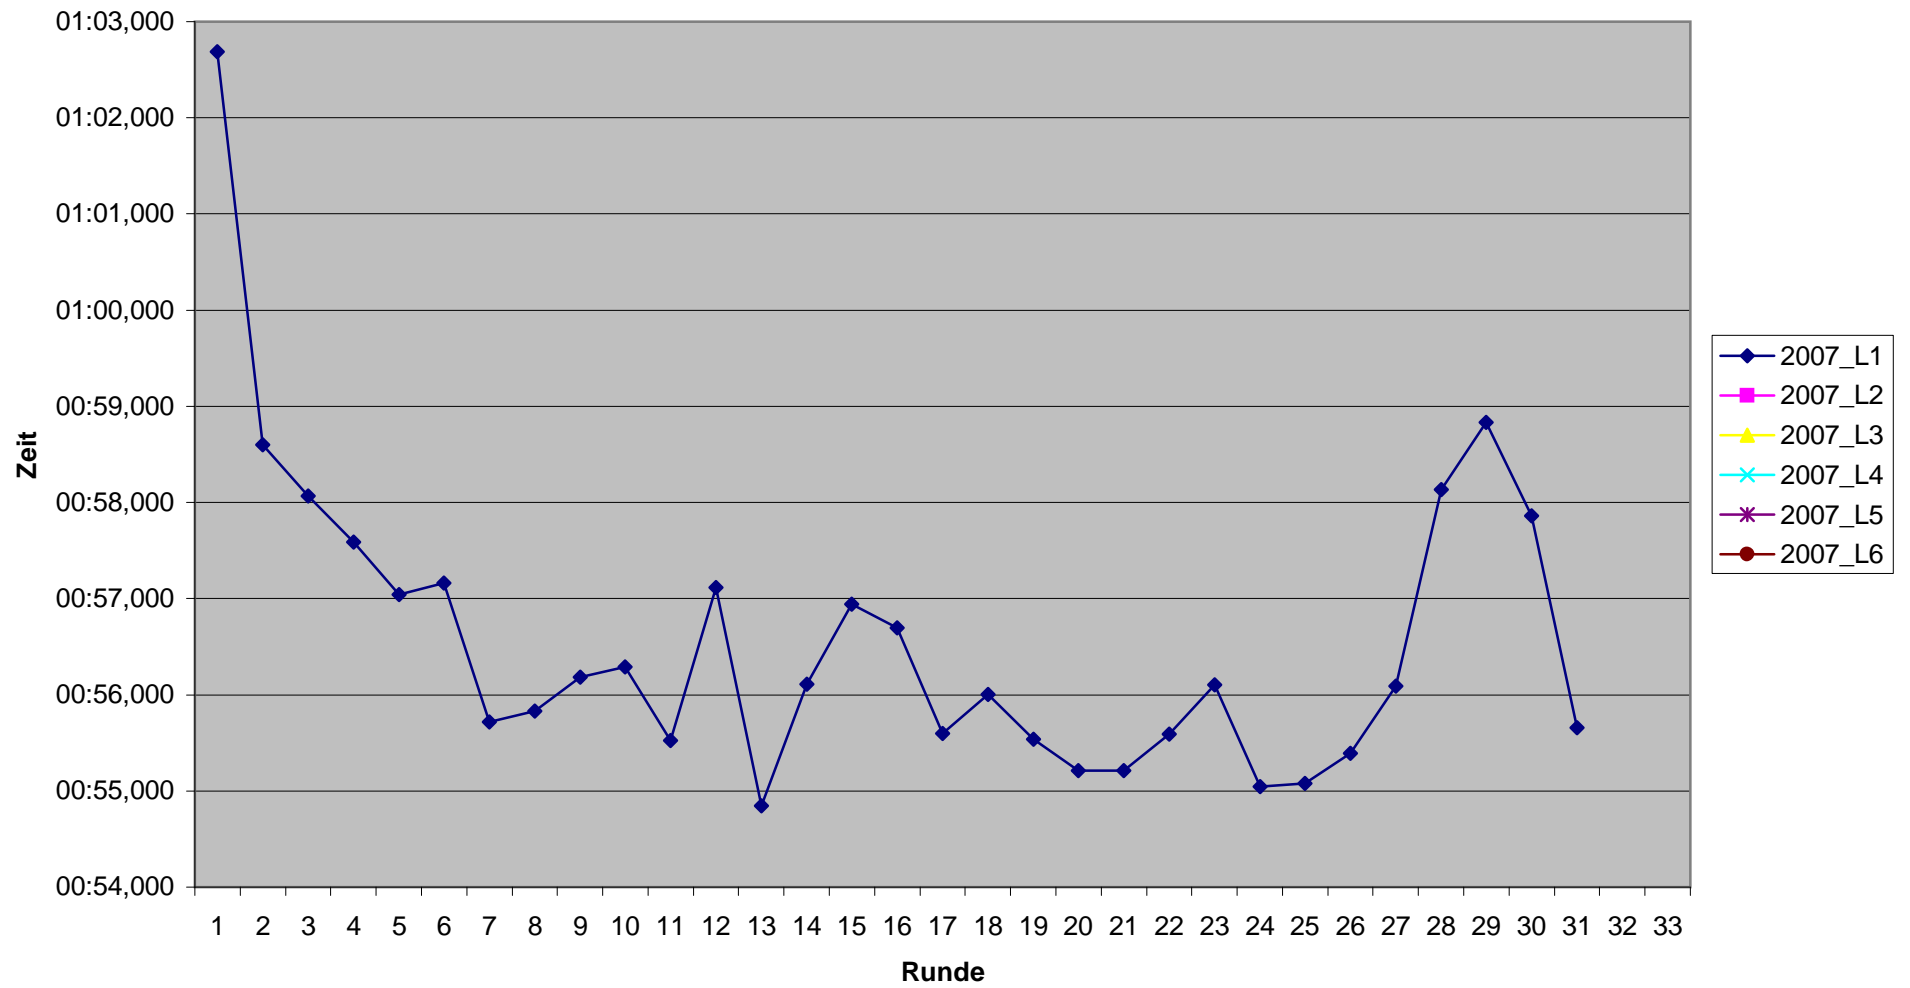

KCM 2007 Rundenzeiten Friedhelm Bock