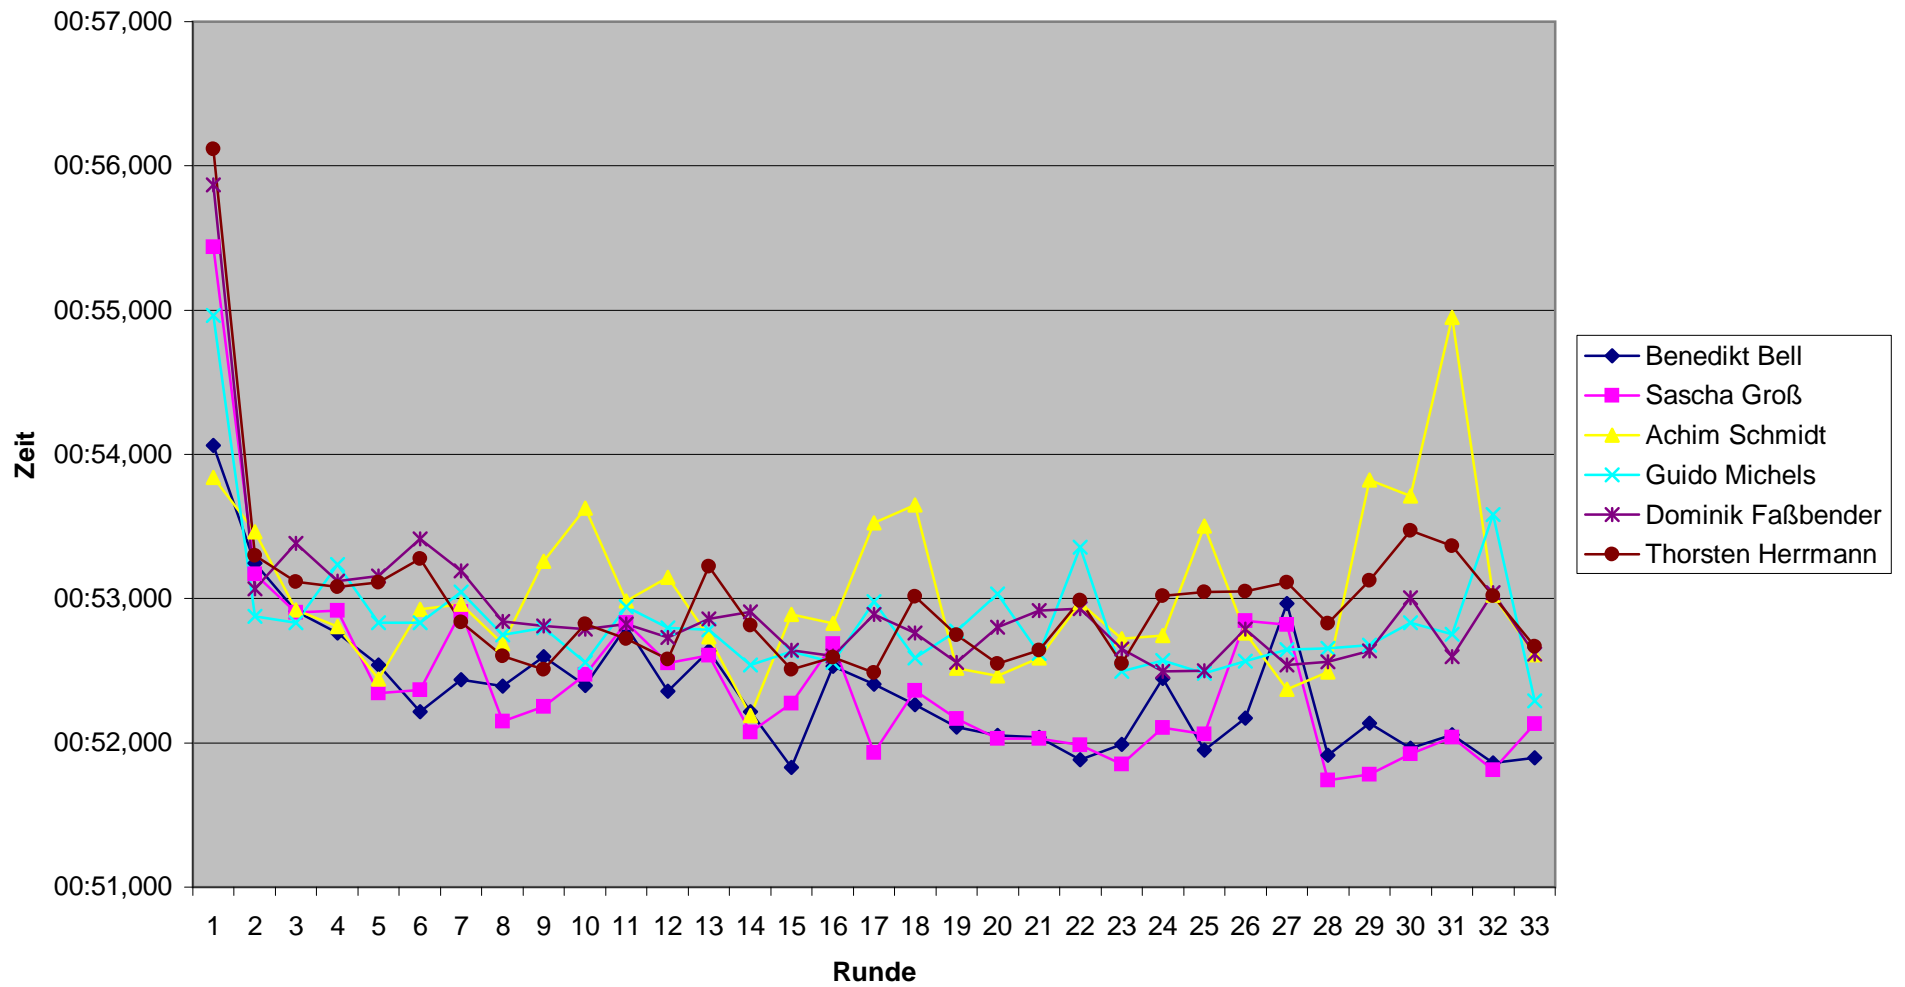

Rundenzeiten 1. Lauf KCM 2007
Platz 1 bis 6