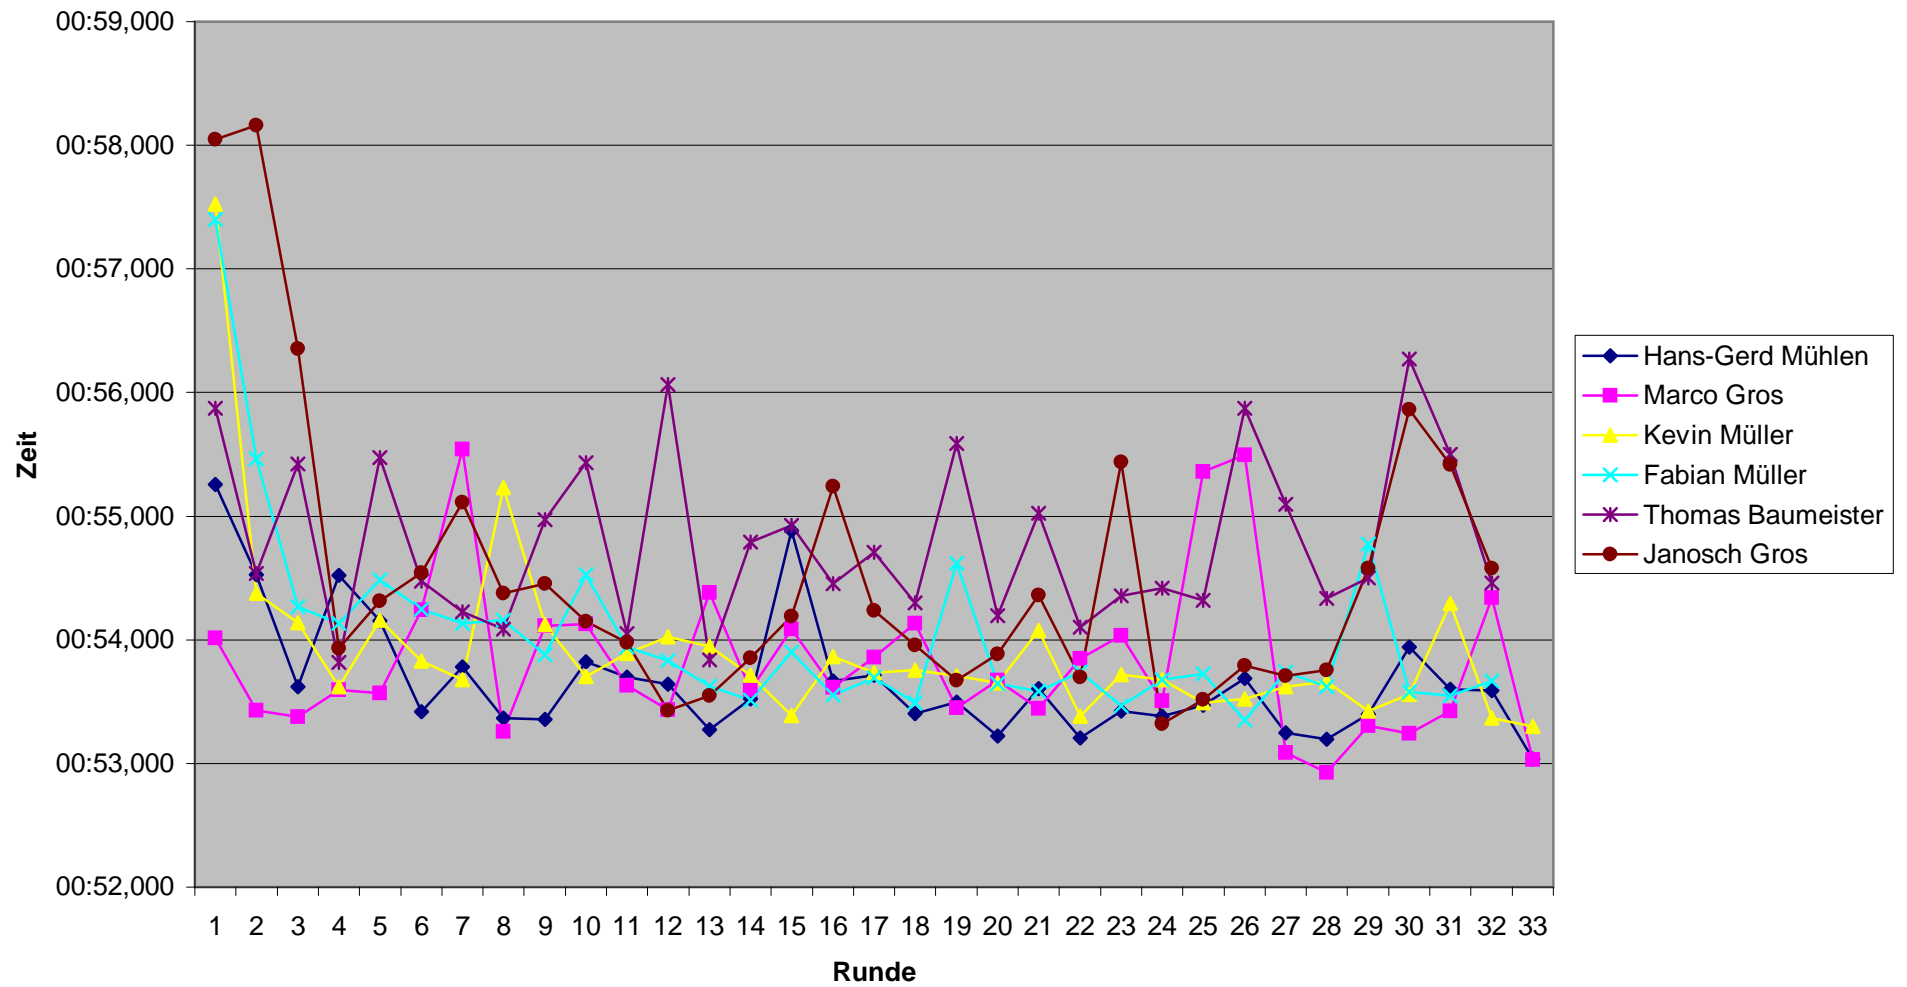

Rundenzeiten 1. Lauf KCM 2007
Platz 7 bis 12